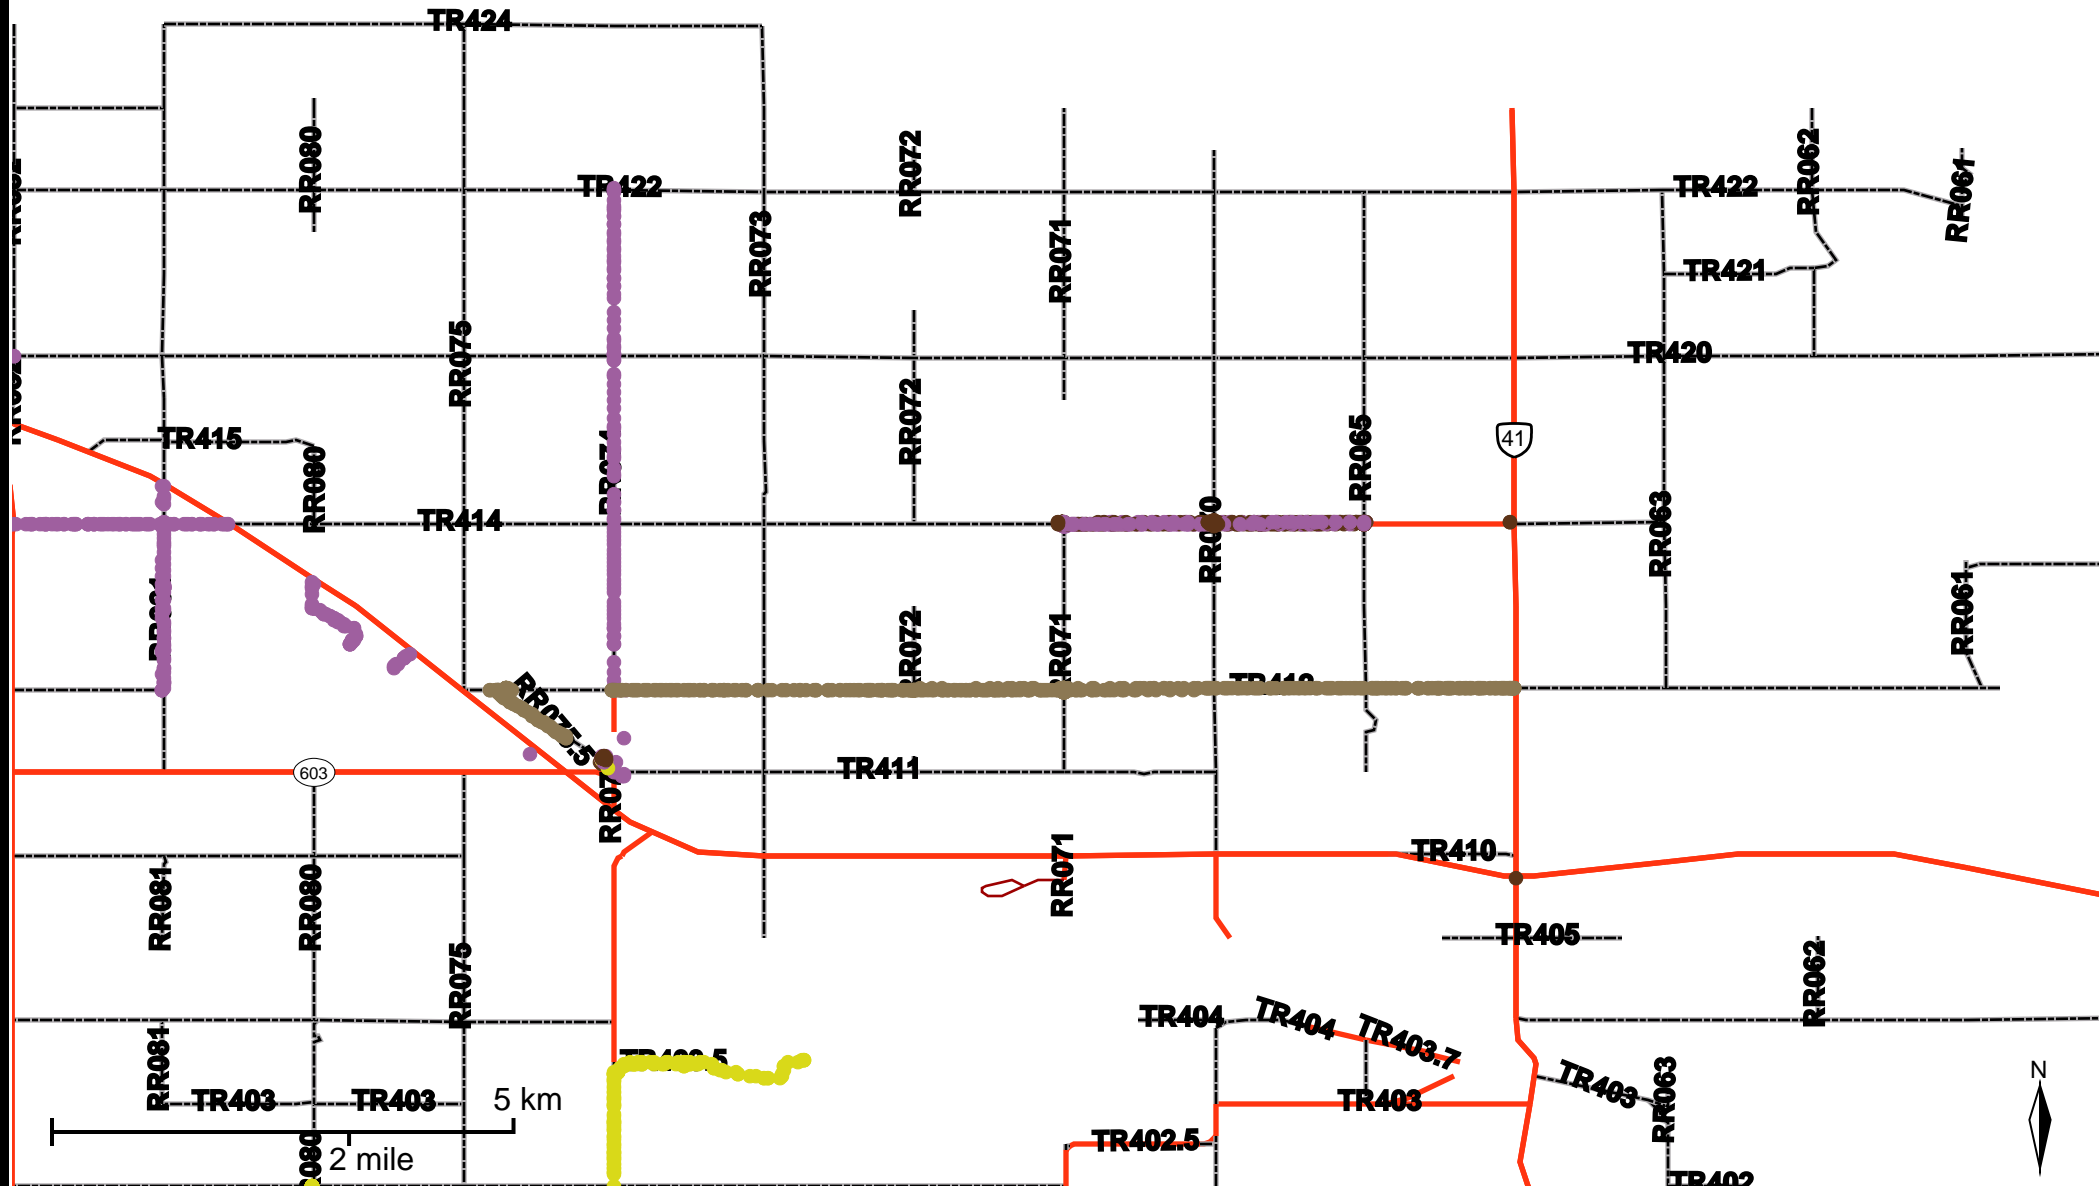

# Grader Activity Weekly Report

From Date: 2018-09-03  
 To Date: 2018-09-09  
 Electoral Division: 6  
 Total Distance(km): 154.6  
 Total Time(h): 82.2  
 Speed Threshold(km/h): 10