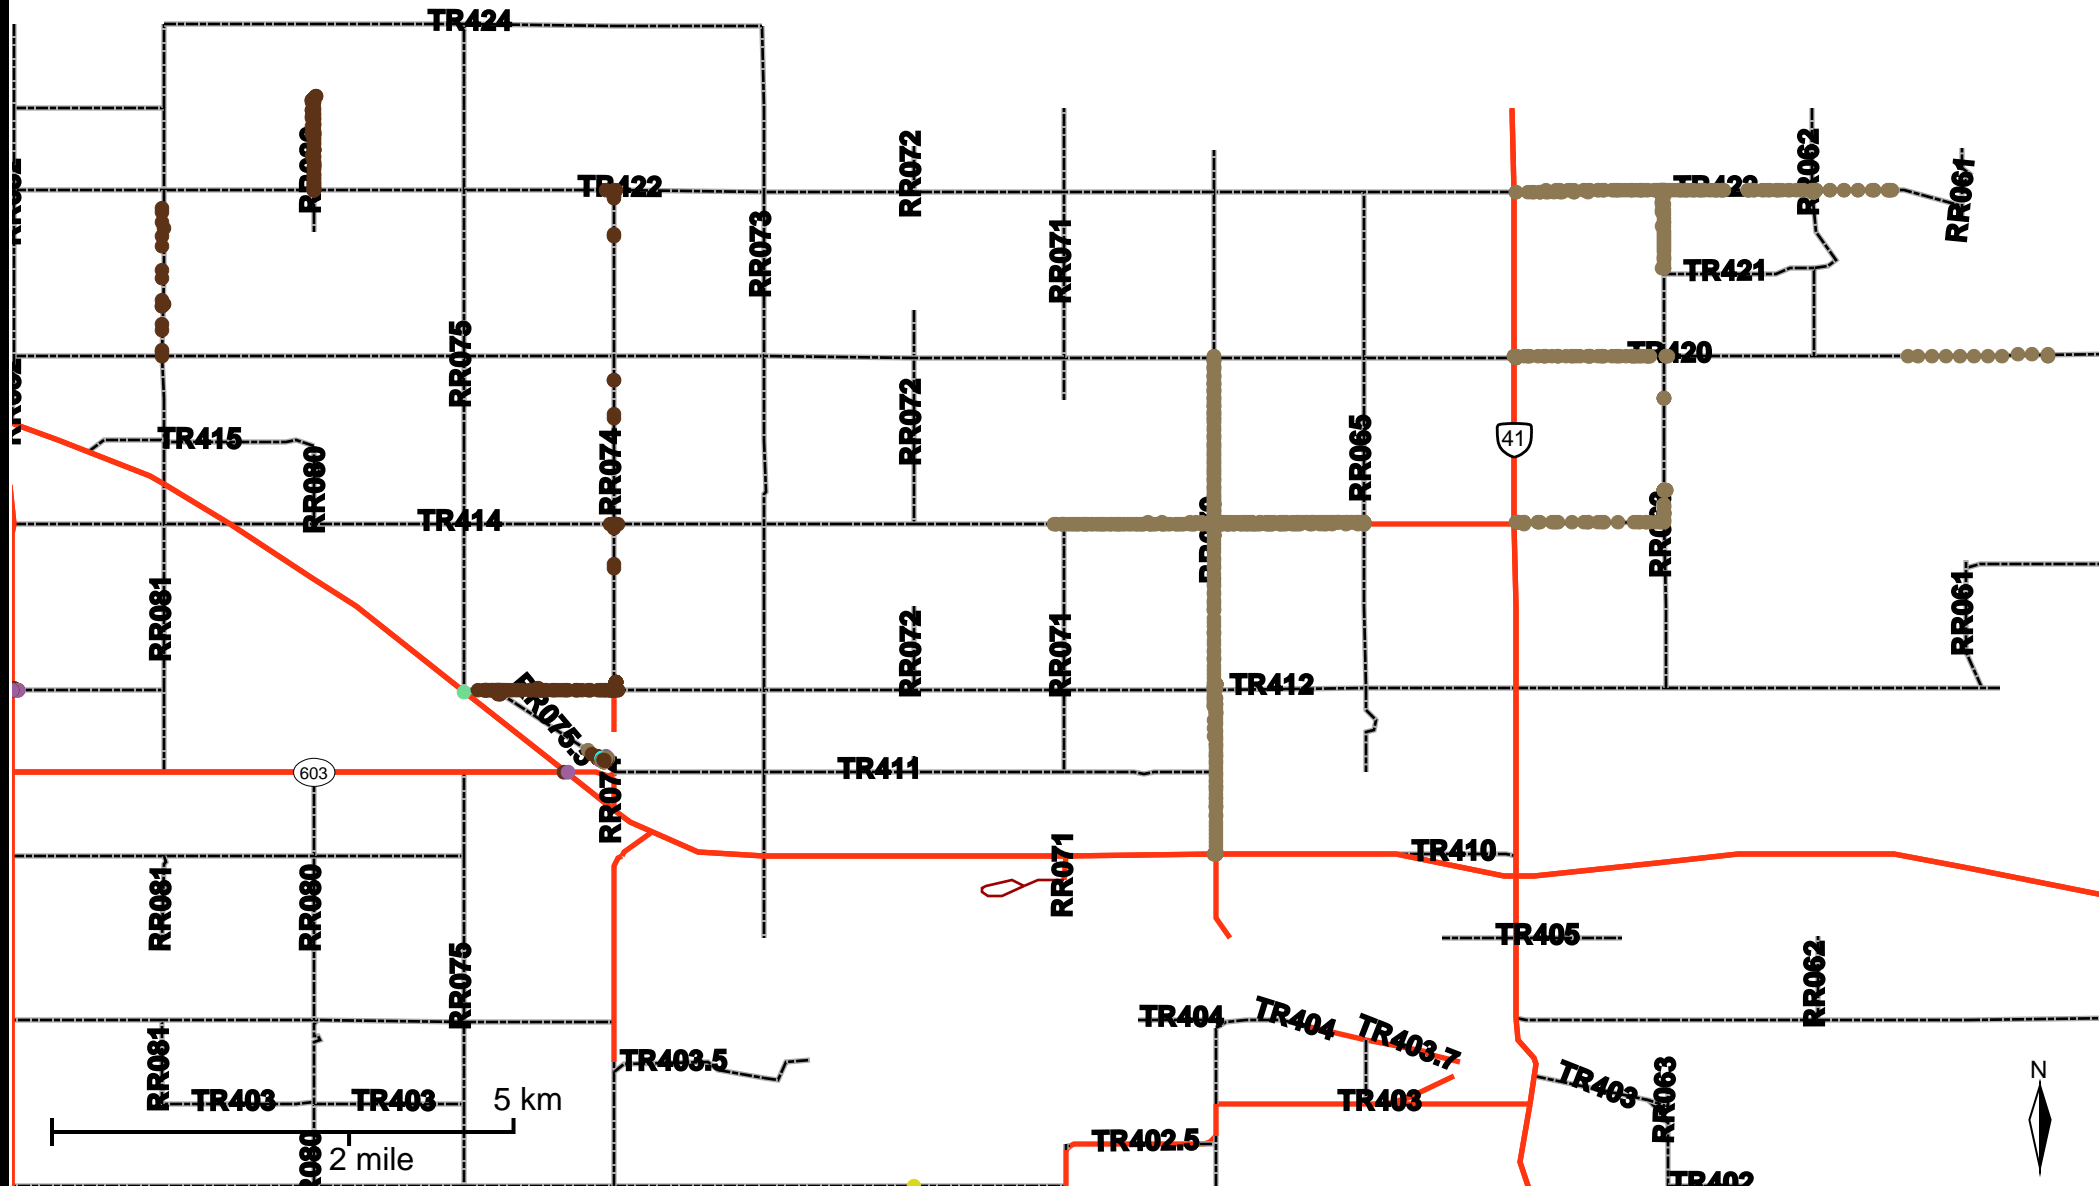

Grader Activity Weekly Report

From Date: 2018-08-27
 To Date: 2018-09-02
 Electoral Division: 6
 Total Distance(km): 137.5
 Total Time(h): 102.6
 Speed Threshold(km/h): 10