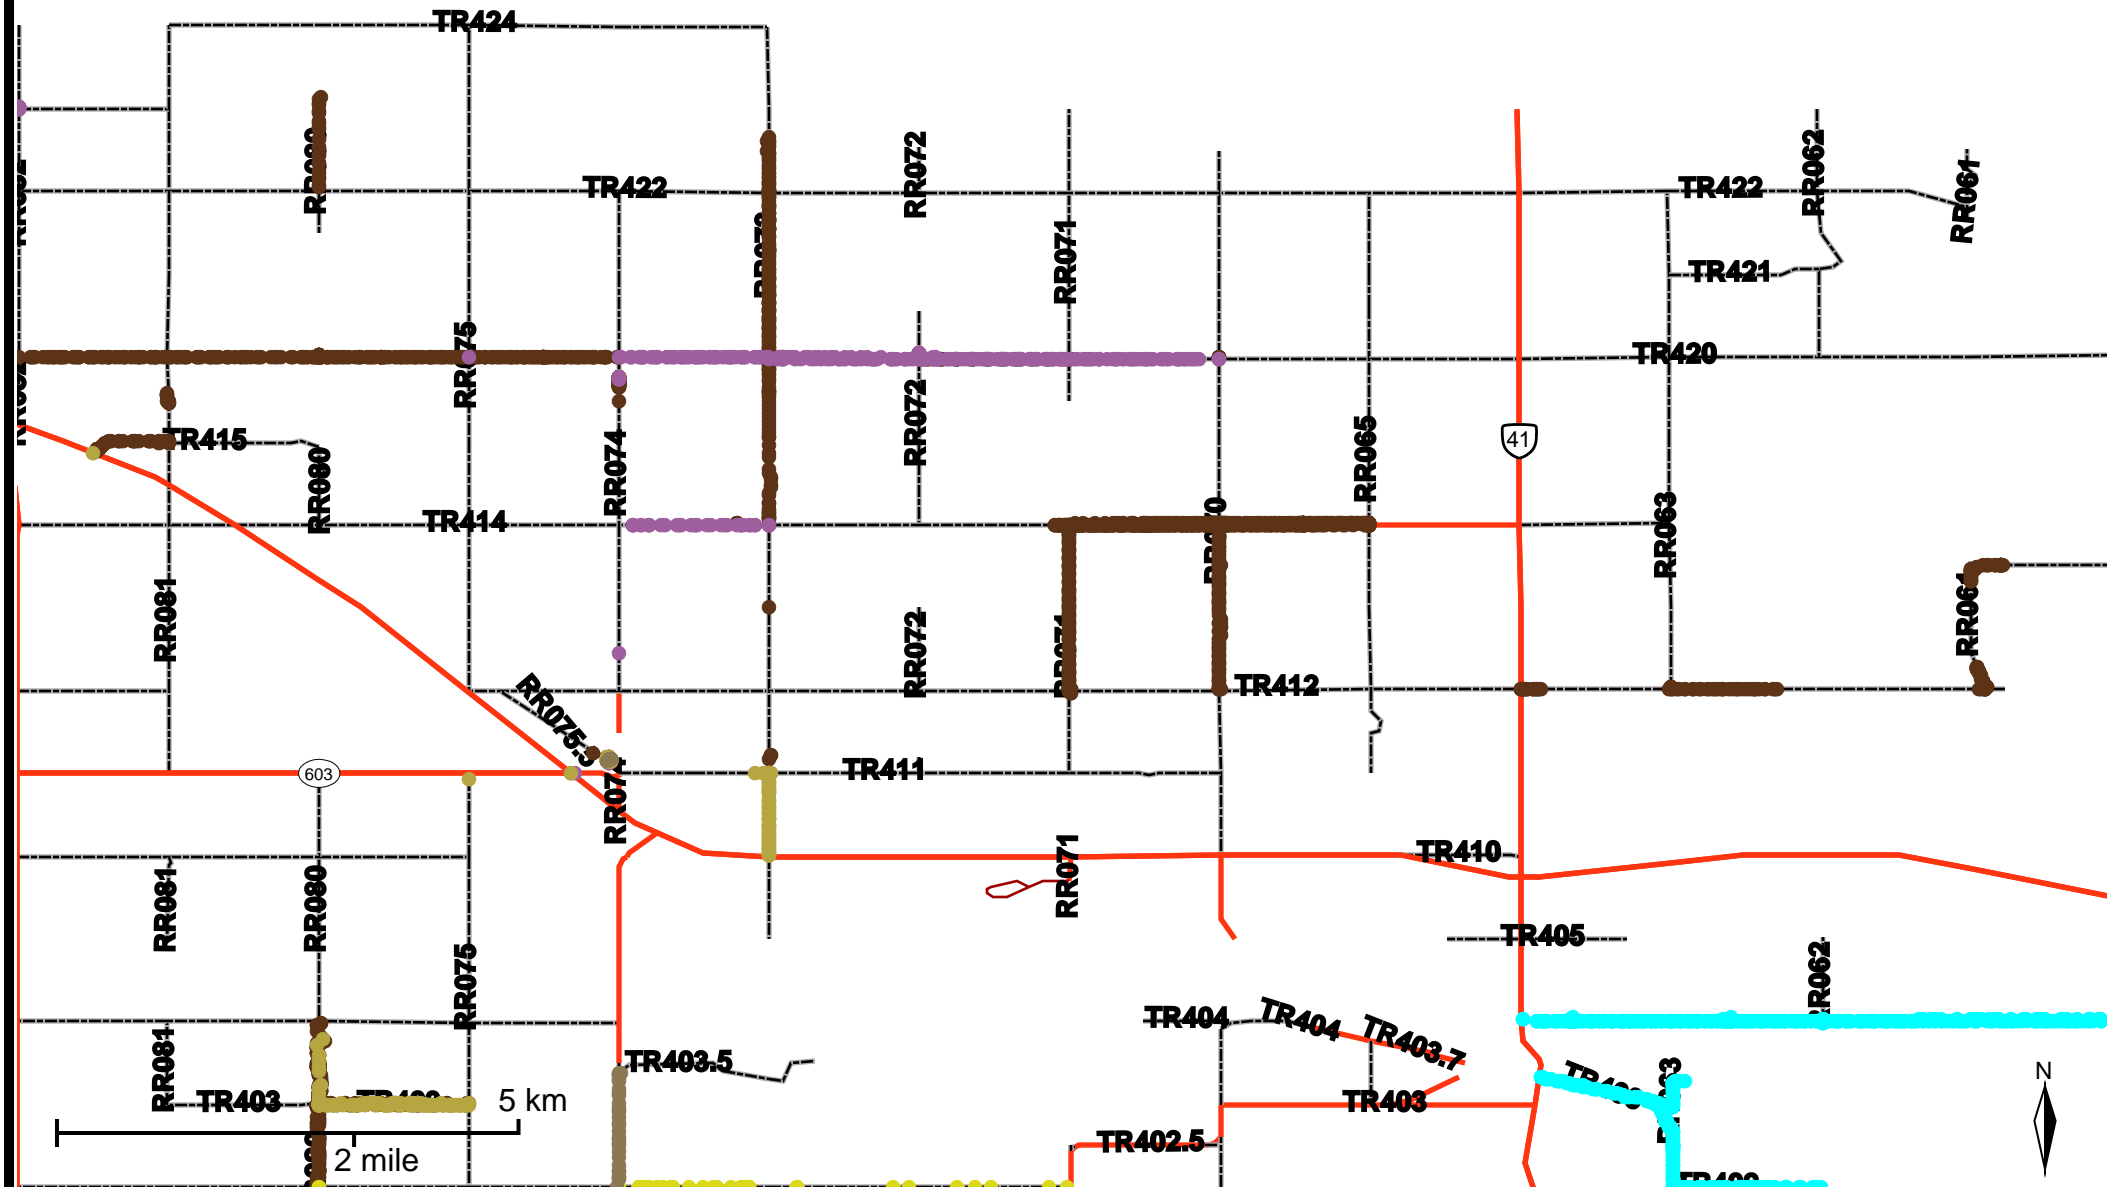

Grader Activity Weekly Report

From Date: 2018-08-20
To Date: 2018-08-26
Electoral Division: 6
Total Distance(km): 382.5
Total Time(h): 206.1
Speed Threshold(km/h): 10