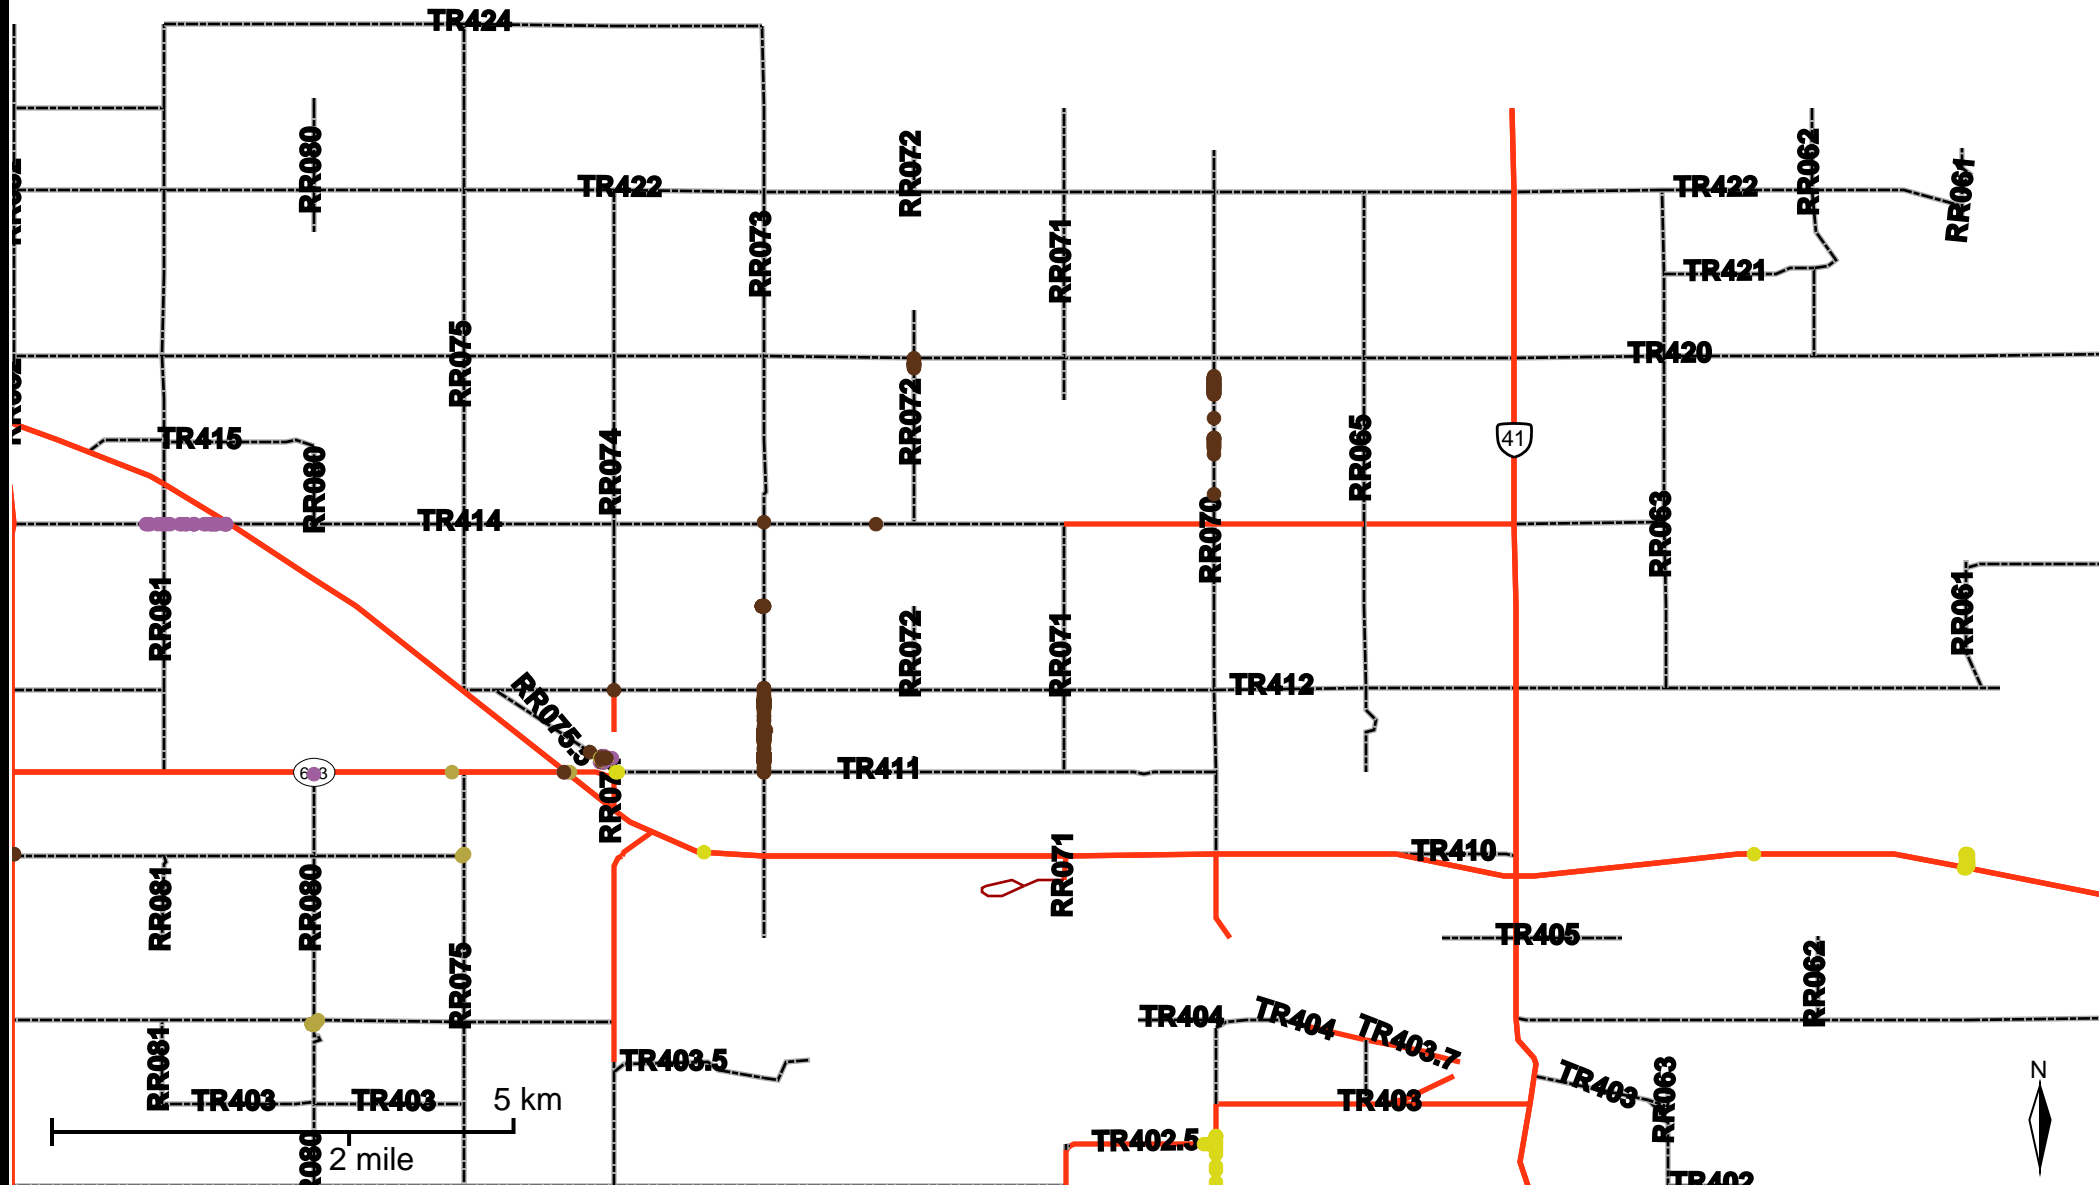

# Grader Activity Weekly Report

From Date: 2018-08-13  
 To Date: 2018-08-19  
 Electoral Division: 6  
 Total Distance(km): 47.1  
 Total Time(h): 82  
 Speed Threshold(km/h): 10