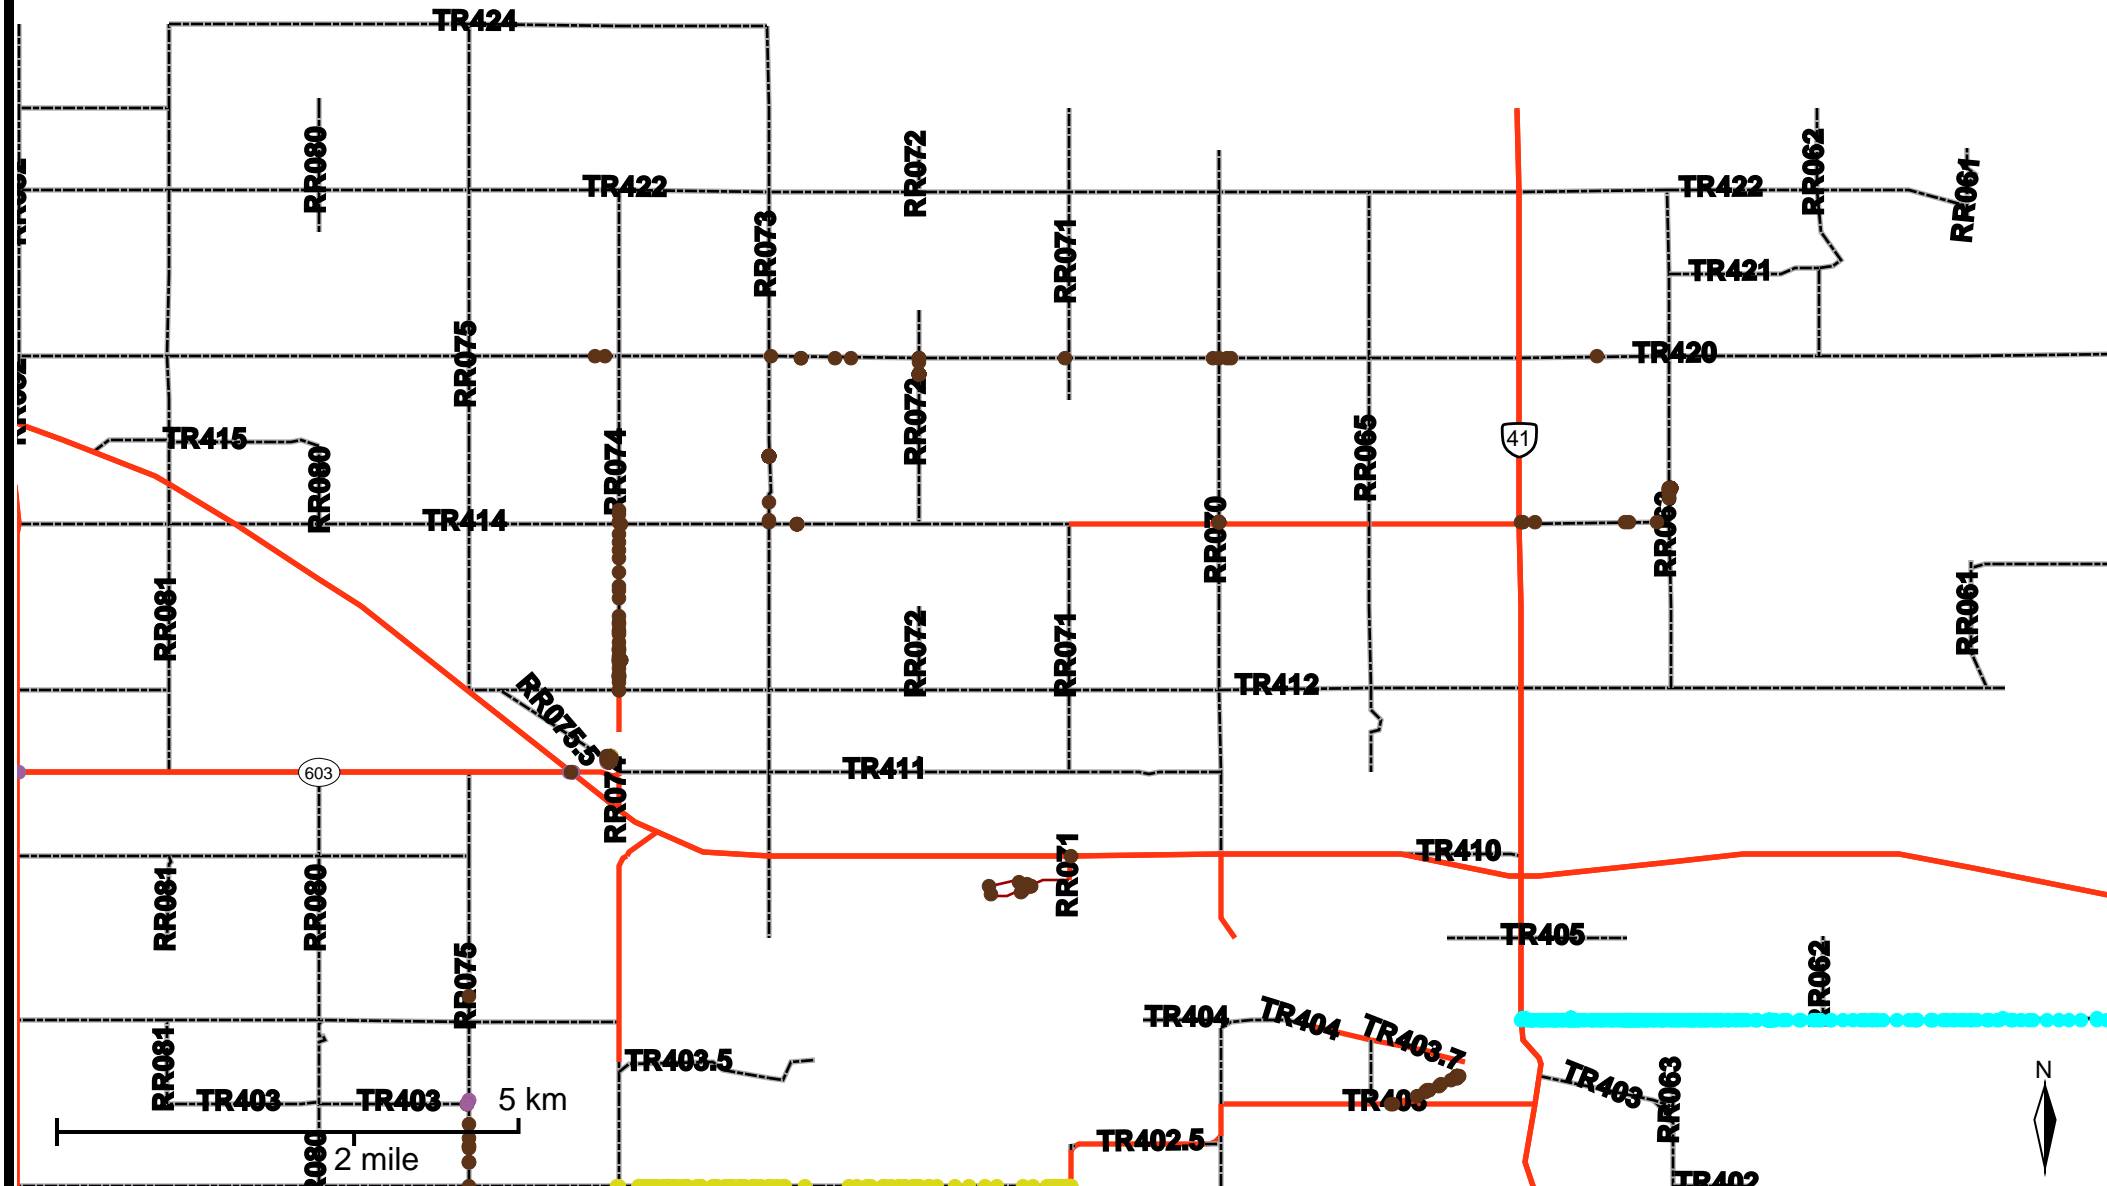

Grader Activity Weekly Report

From Date: 2018-07-16
To Date: 2018-07-22
Electoral Division: 6
Total Distance(km): 44.1
Total Time(h): 37.6
Speed Threshold(km/h): 10