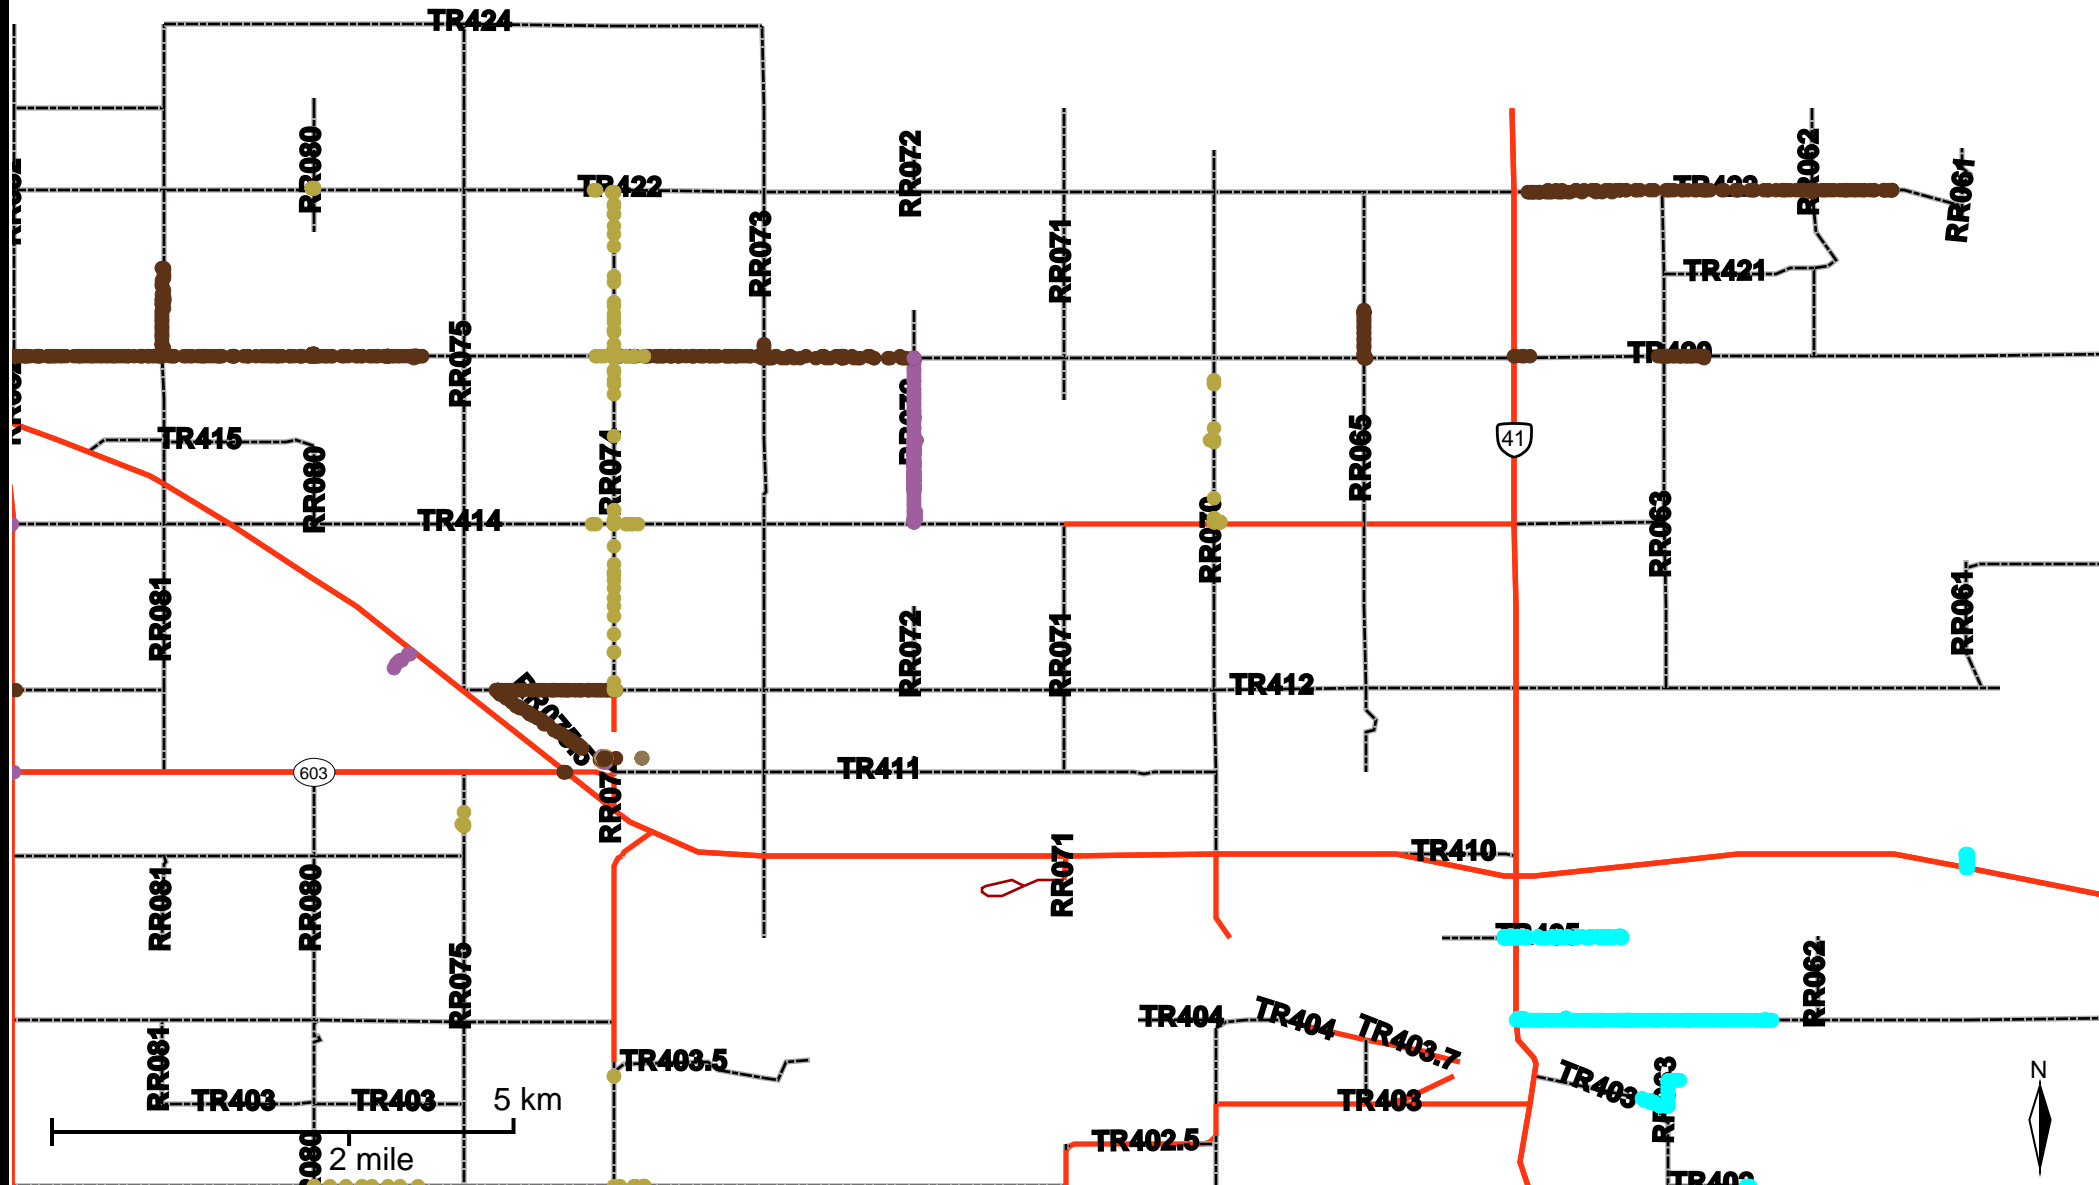

Grader Activity Weekly Report

From Date: 2018-07-09
 To Date: 2018-07-15
 Electoral Division: 6
 Total Distance(km): 160.1
 Total Time(h): 80.5
 Speed Threshold(km/h): 10