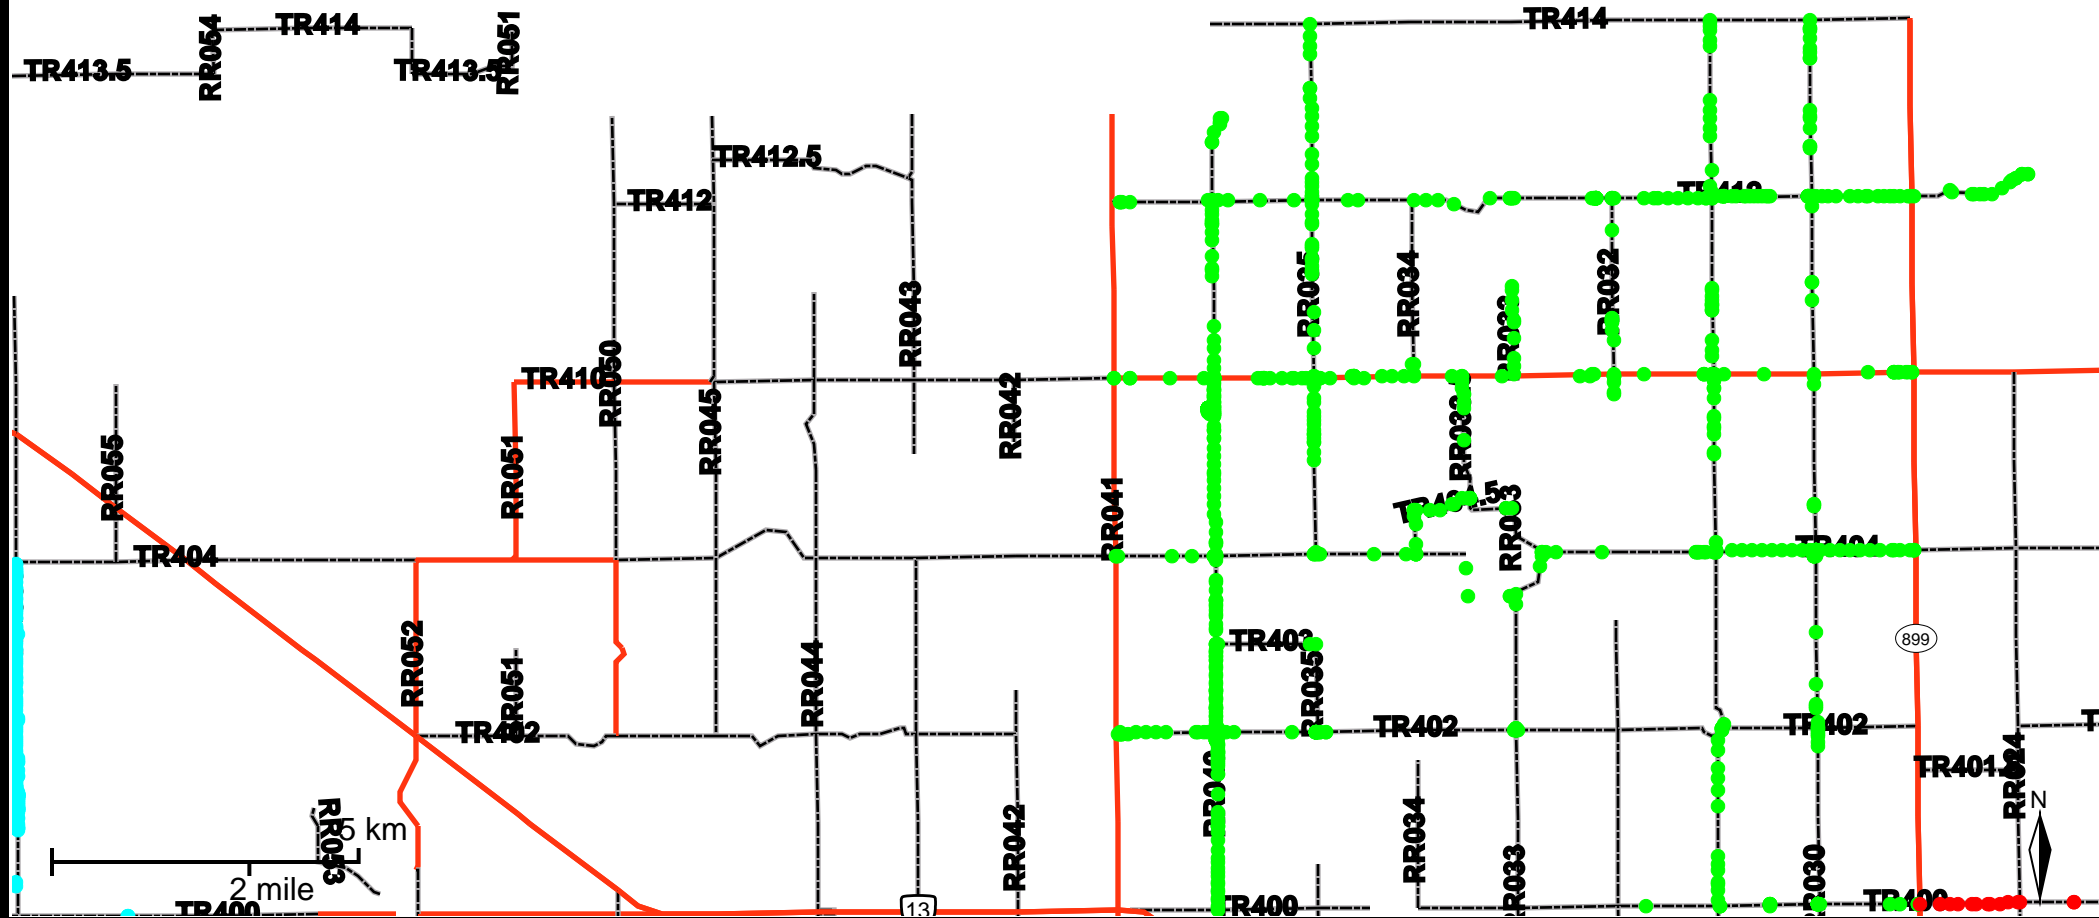

# Grader Activity Weekly Report

From Date: 2018-07-30  
To Date: 2018-08-05  
Electoral Division: 4  
Total Distance(km): 90.1  
Total Time(h): 43.4  
Speed Threshold(km/h): 10