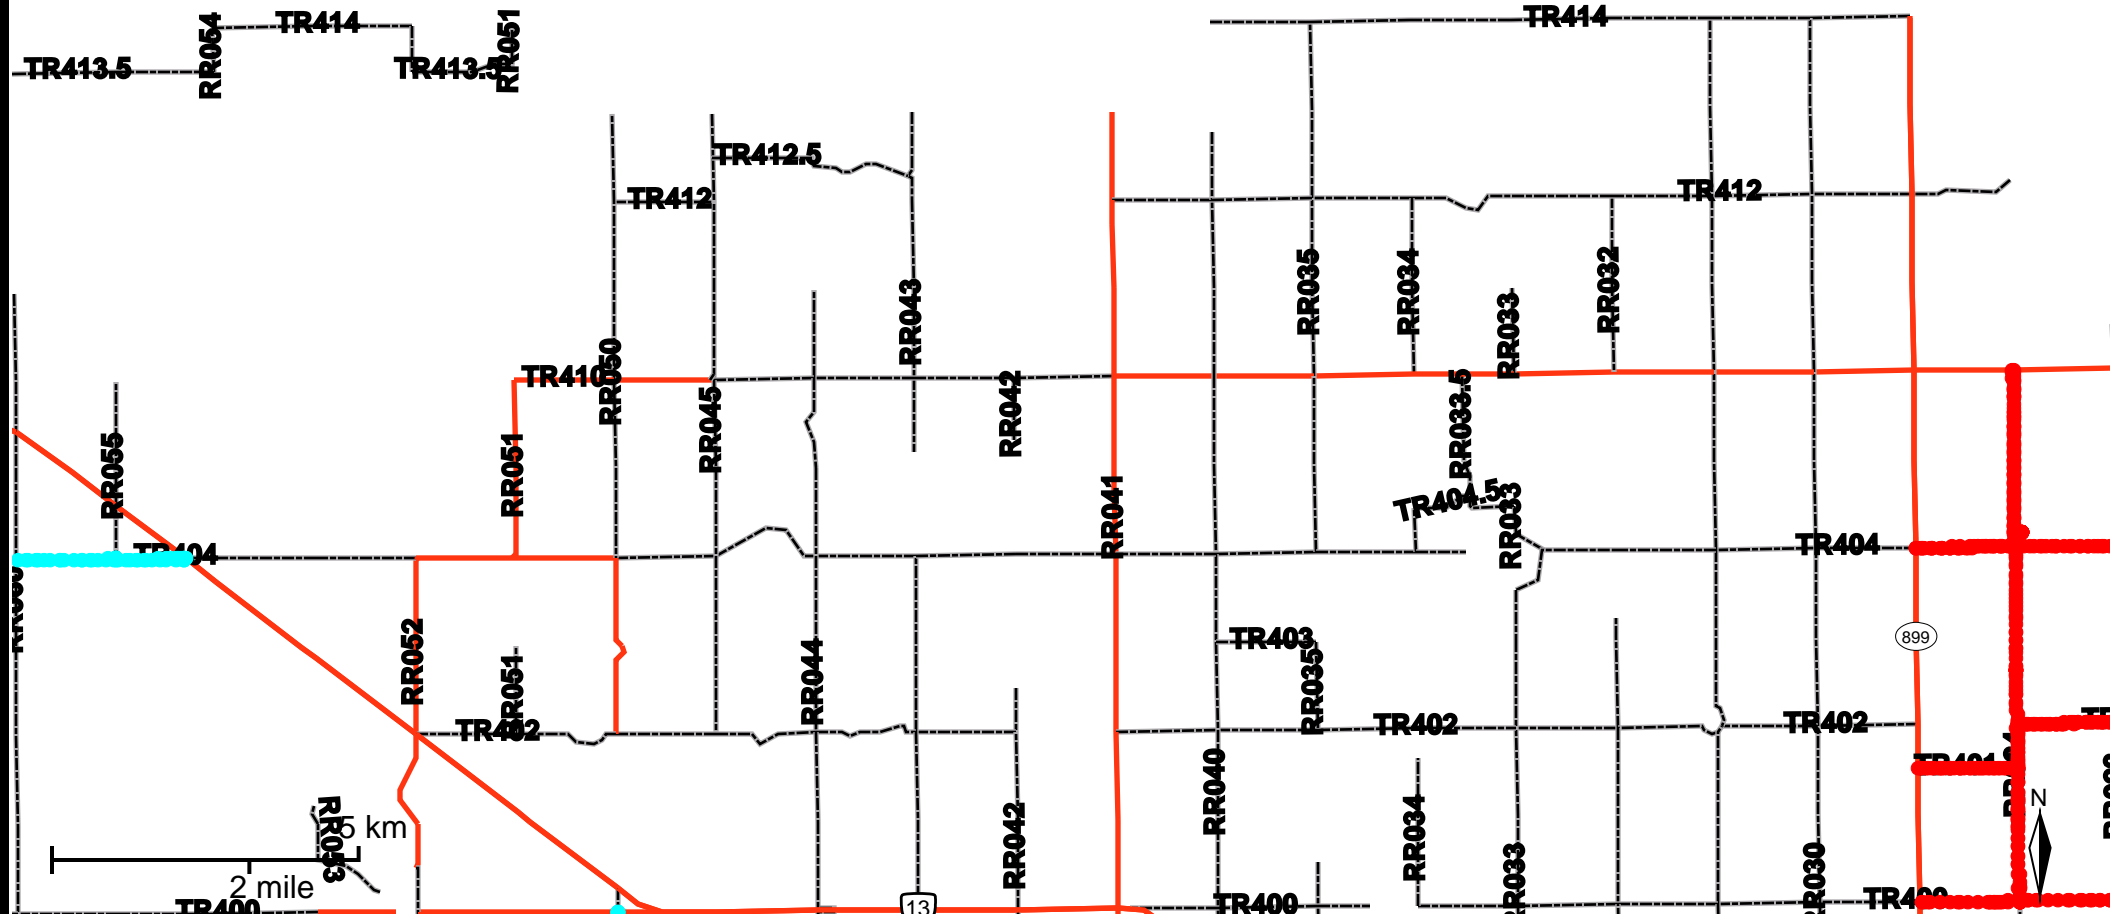

Grader Activity Weekly Report

899

From Date: 2018-07-16
To Date: 2018-07-22
Electoral Division: 4
Total Distance(km): 63
Total Time(h): 8.9
Speed Threshold(km/h): 10