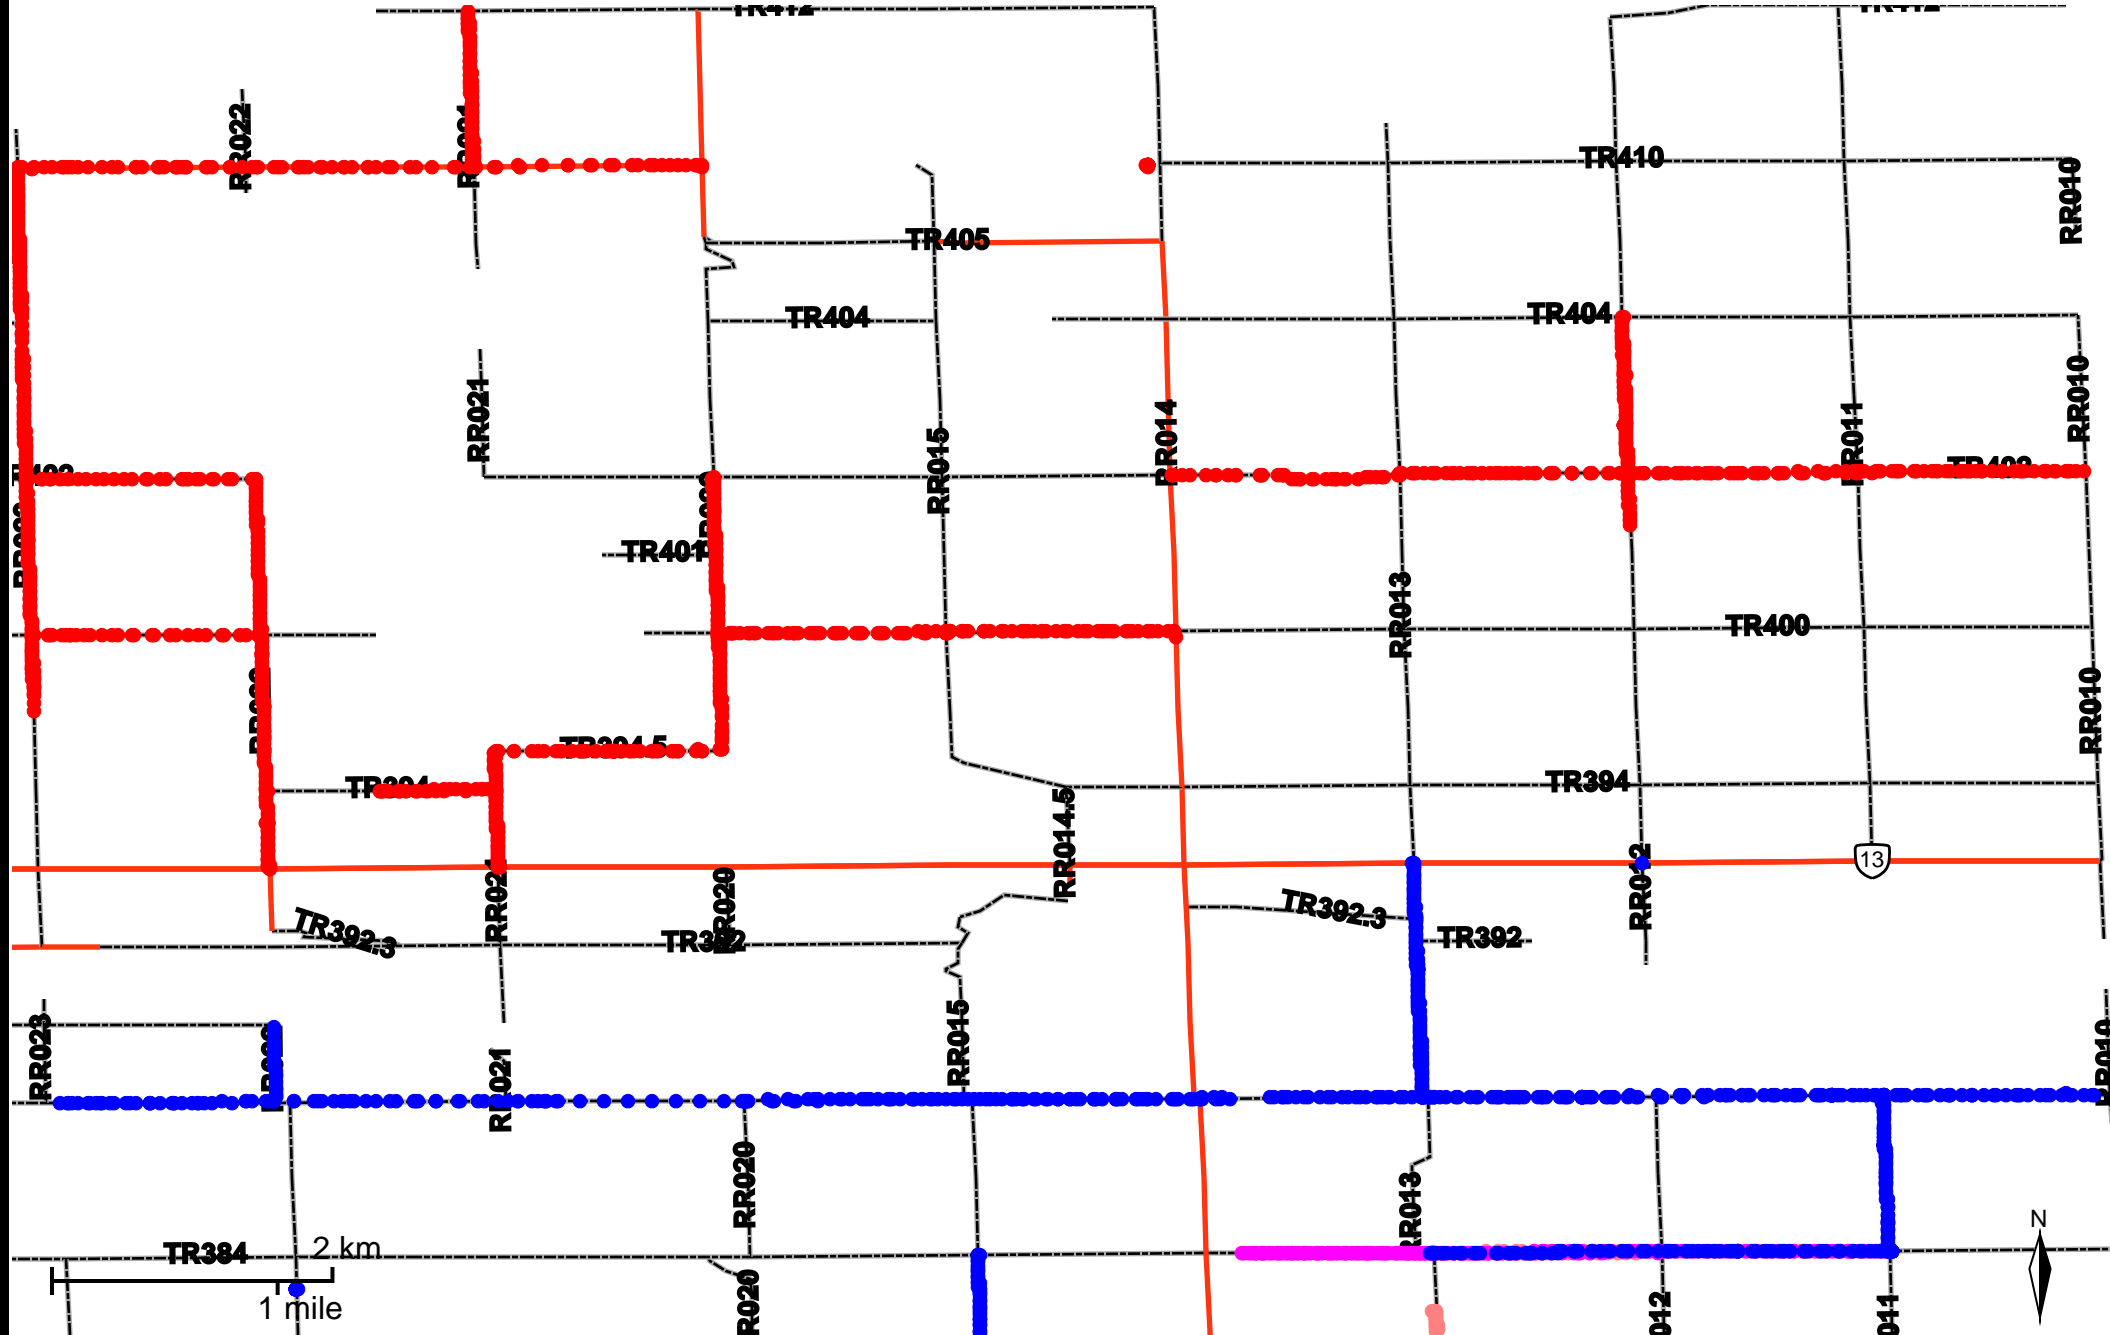

# Grader Activity Weekly Report

From Date: 2018-07-02  
To Date: 2018-07-08  
Electoral Division: 2  
Total Distance(km): 307.1  
Total Time(h): 85.4  
Speed Threshold(km/h): 10