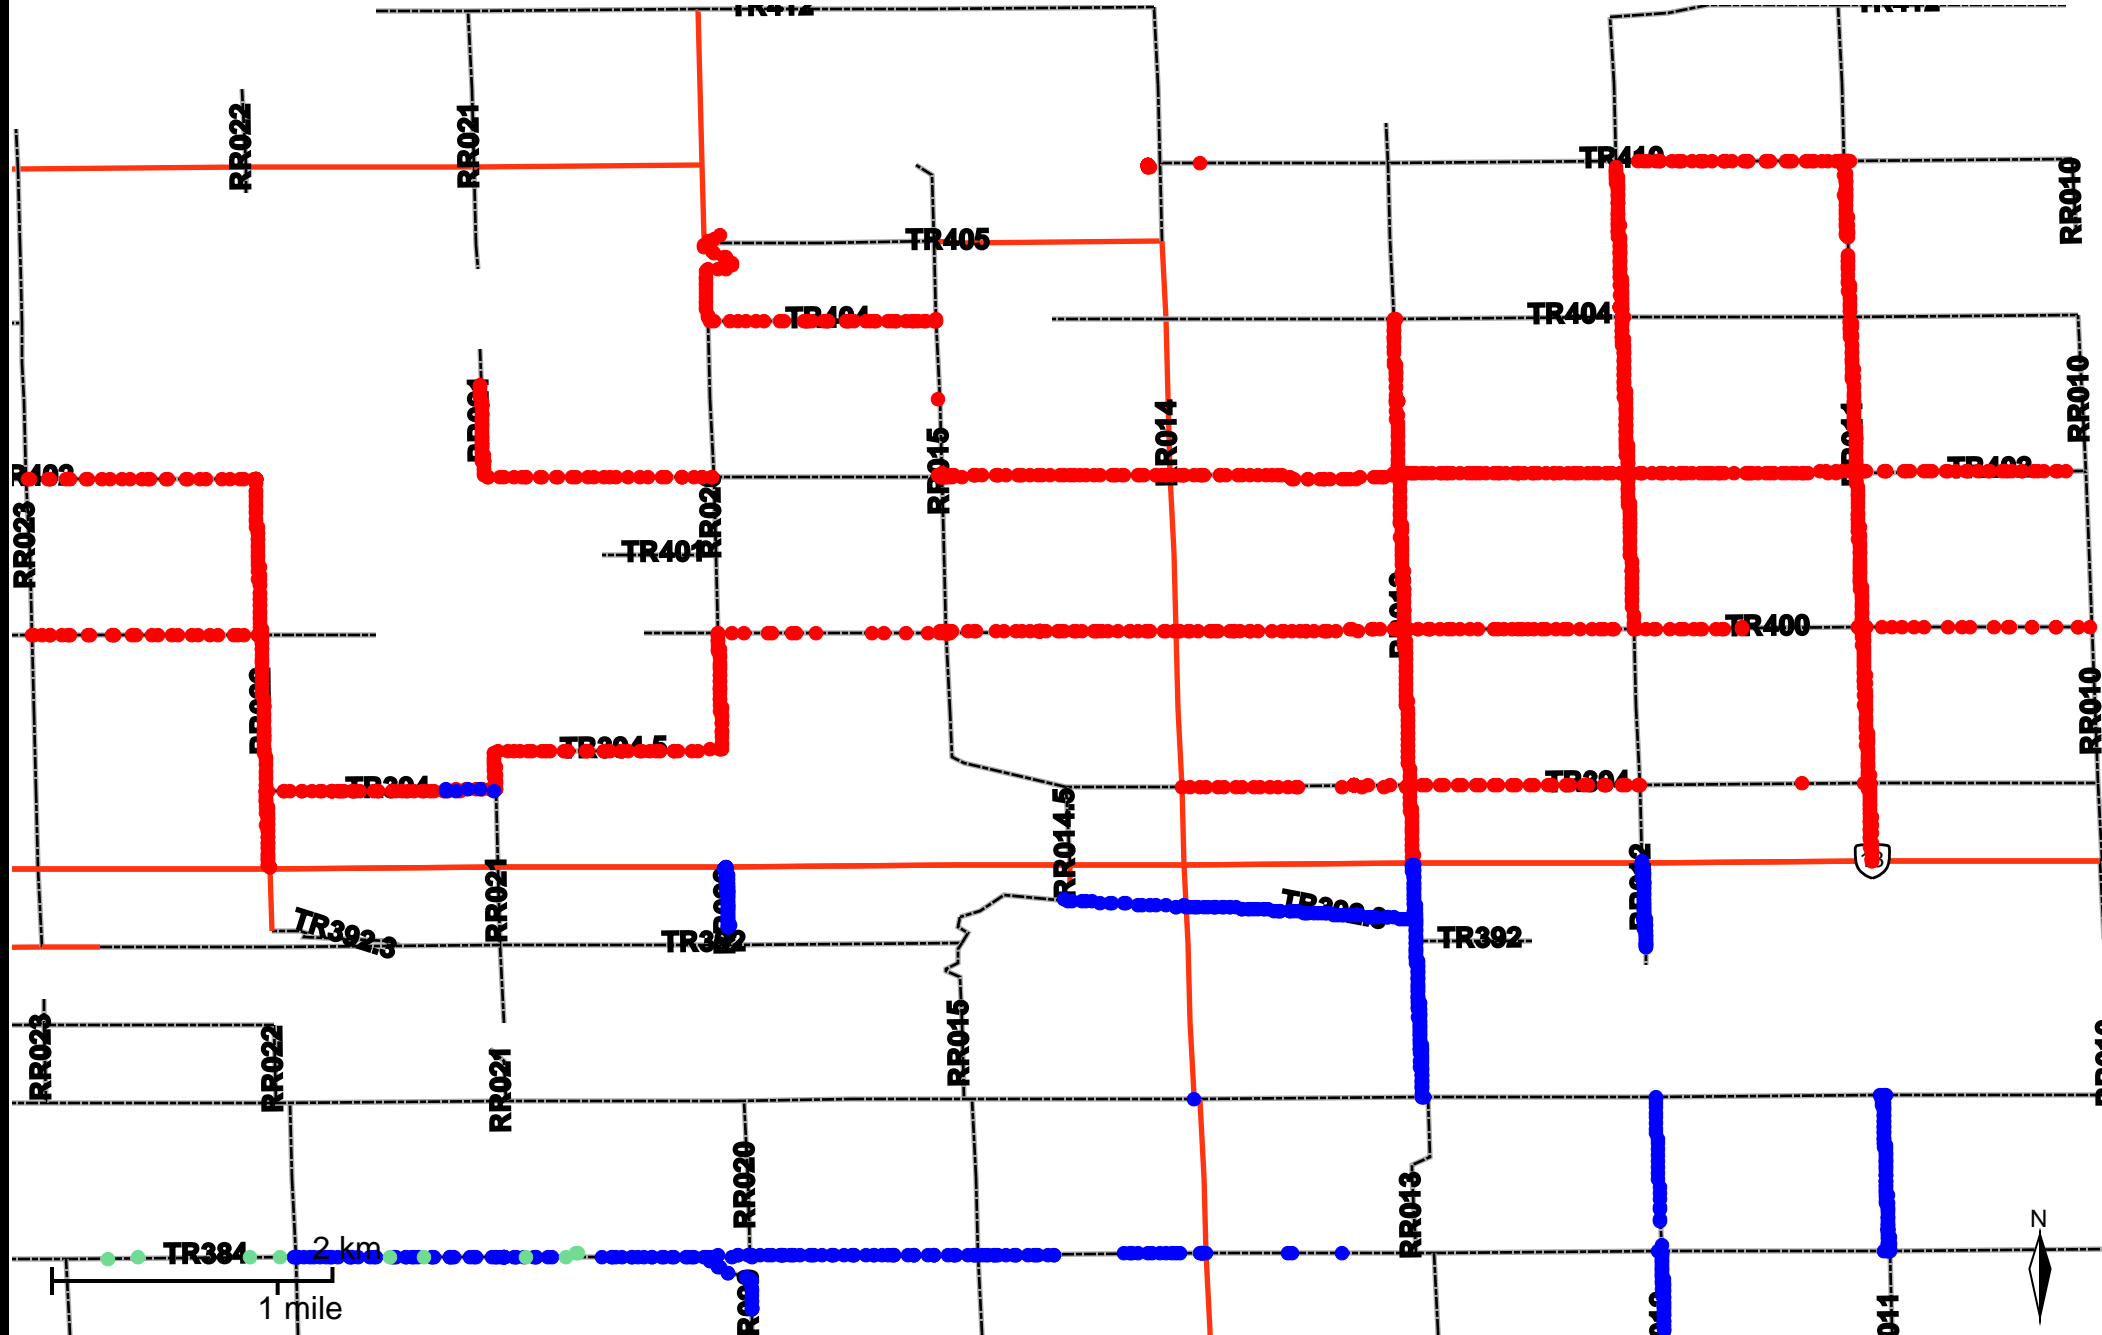

Grader Activity Weekly Report

From Date: 2018-08-20
To Date: 2018-08-26
Electoral Division: 2
Total Distance(km): 342
Total Time(h): 61.5
Speed Threshold(km/h): 10