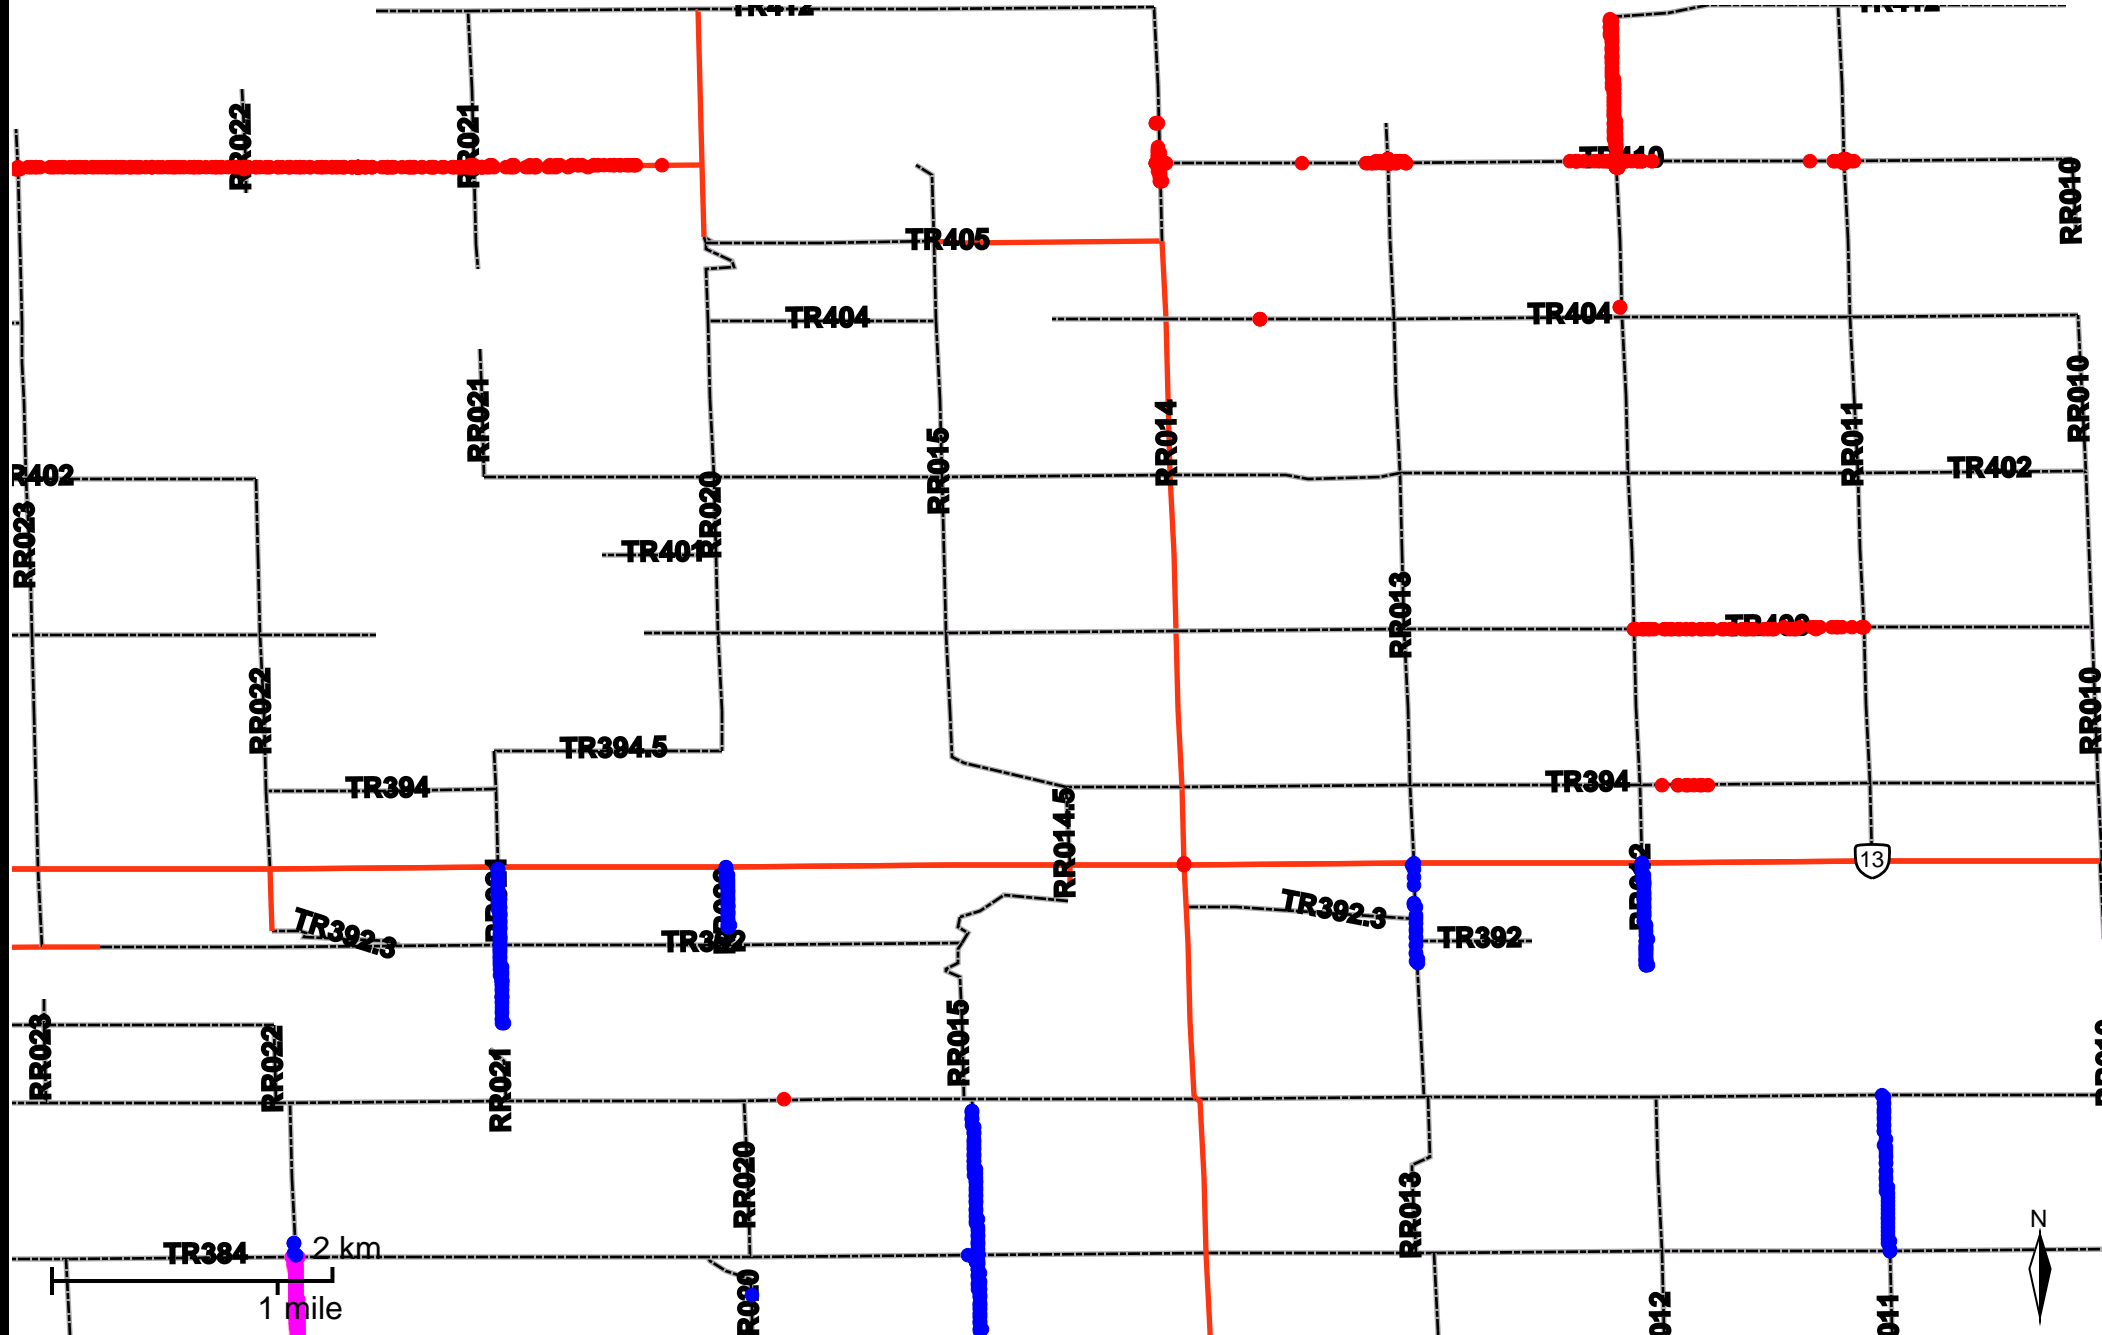

# Grader Activity Weekly Report

From Date: 2018-08-06  
To Date: 2018-08-12  
Electoral Division: 2  
Total Distance(km): 159.2  
Total Time(h): 26.8  
Speed Threshold(km/h): 10

TR384 2 km  
1 mile