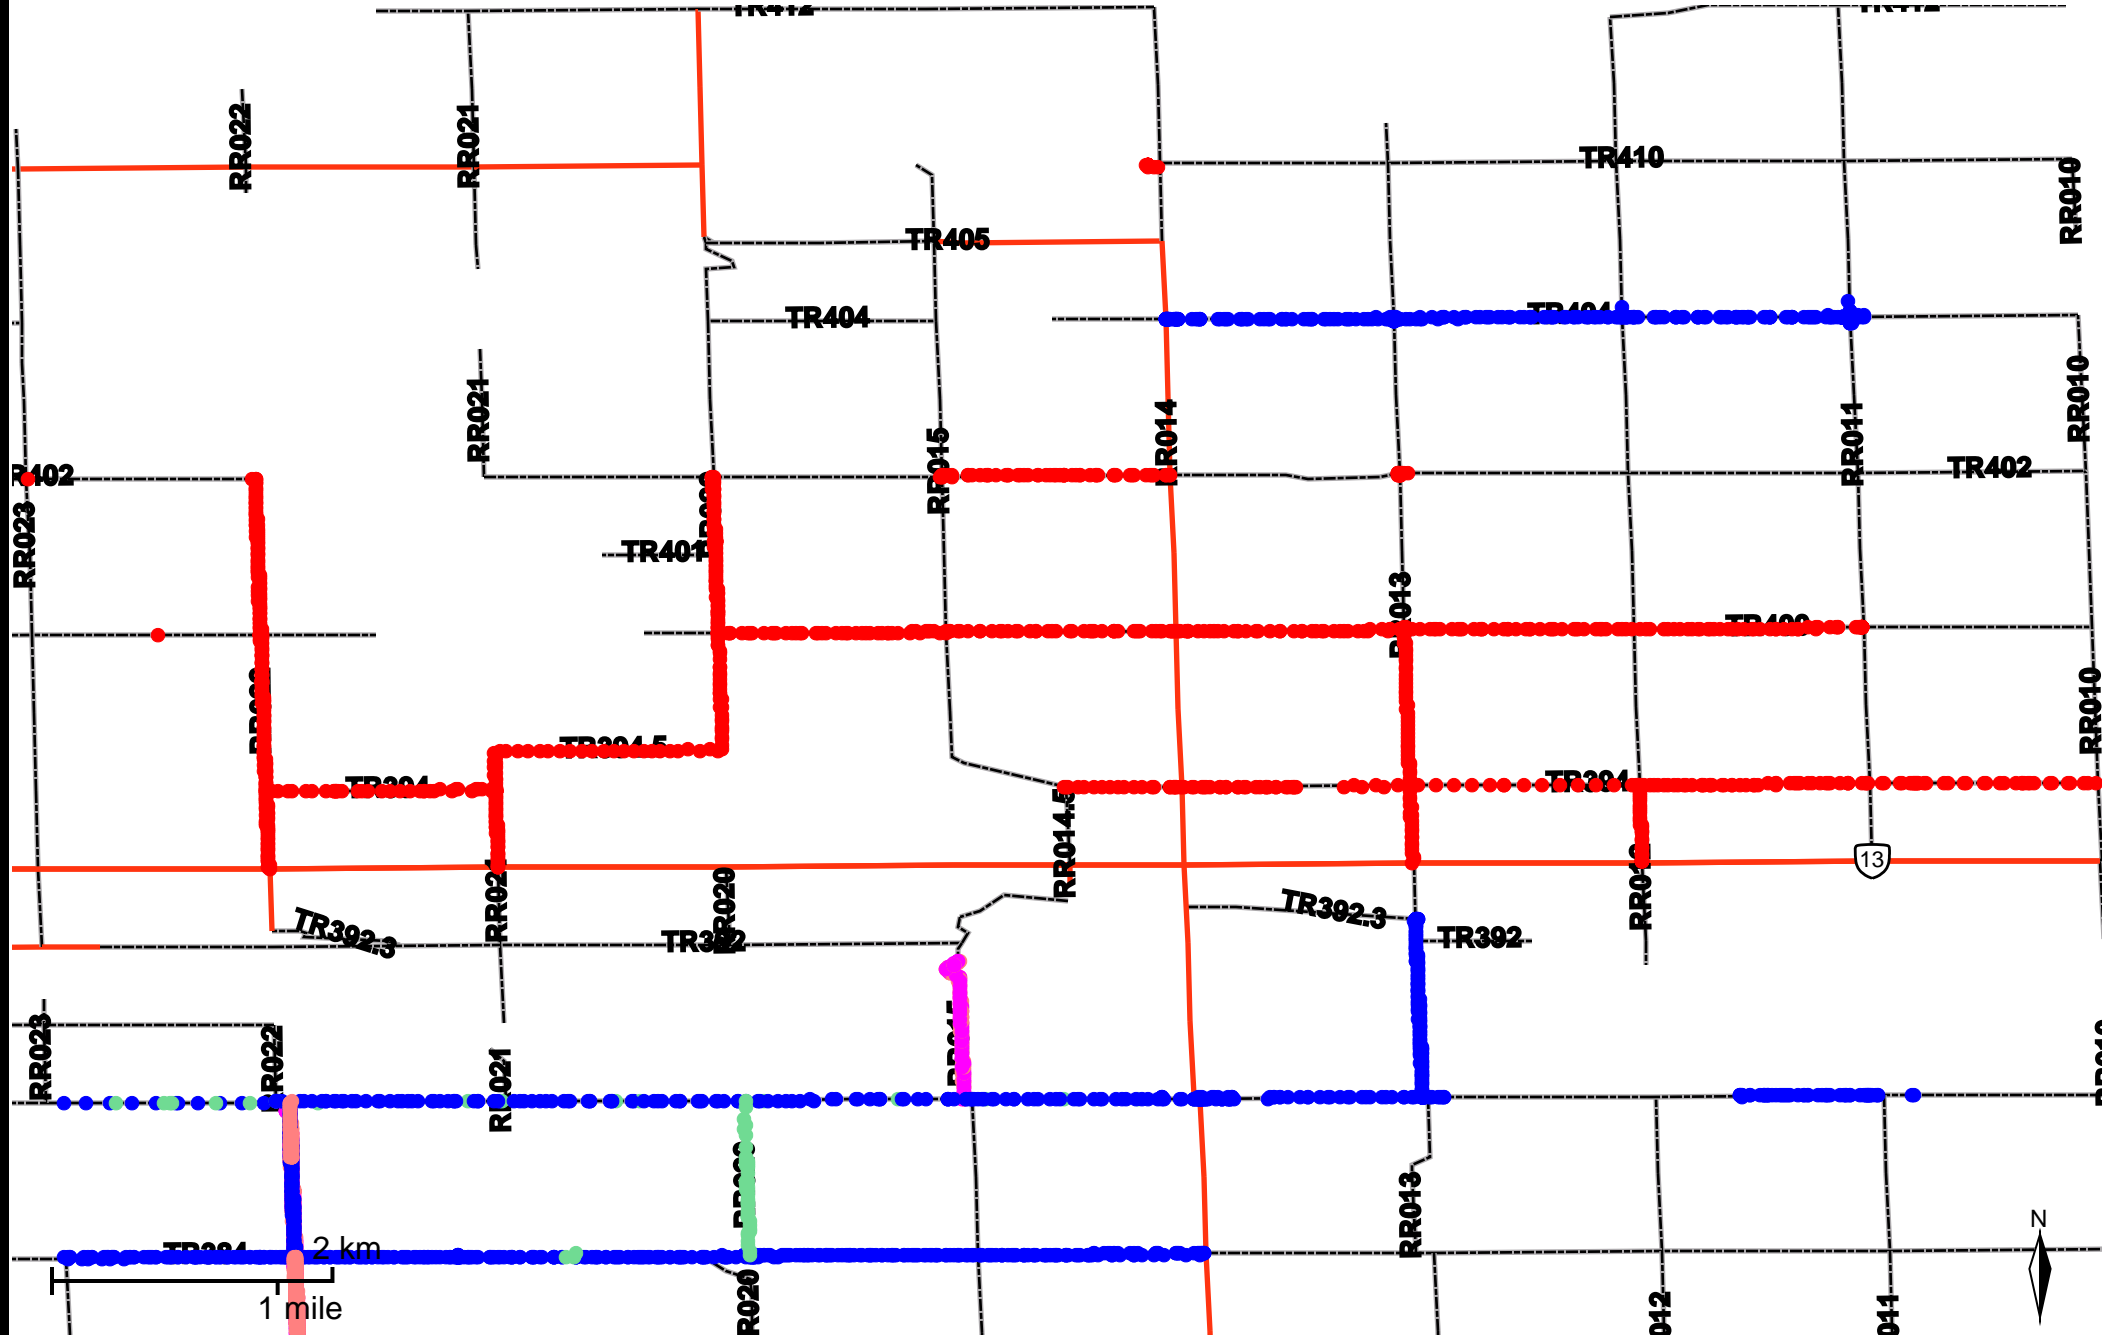

Grader Activity Weekly Report

From Date: 2018-07-30
 To Date: 2018-08-05
 Electoral Division: 2
 Total Distance(km): 581.6
 Total Time(h): 118.6
 Speed Threshold(km/h): 10