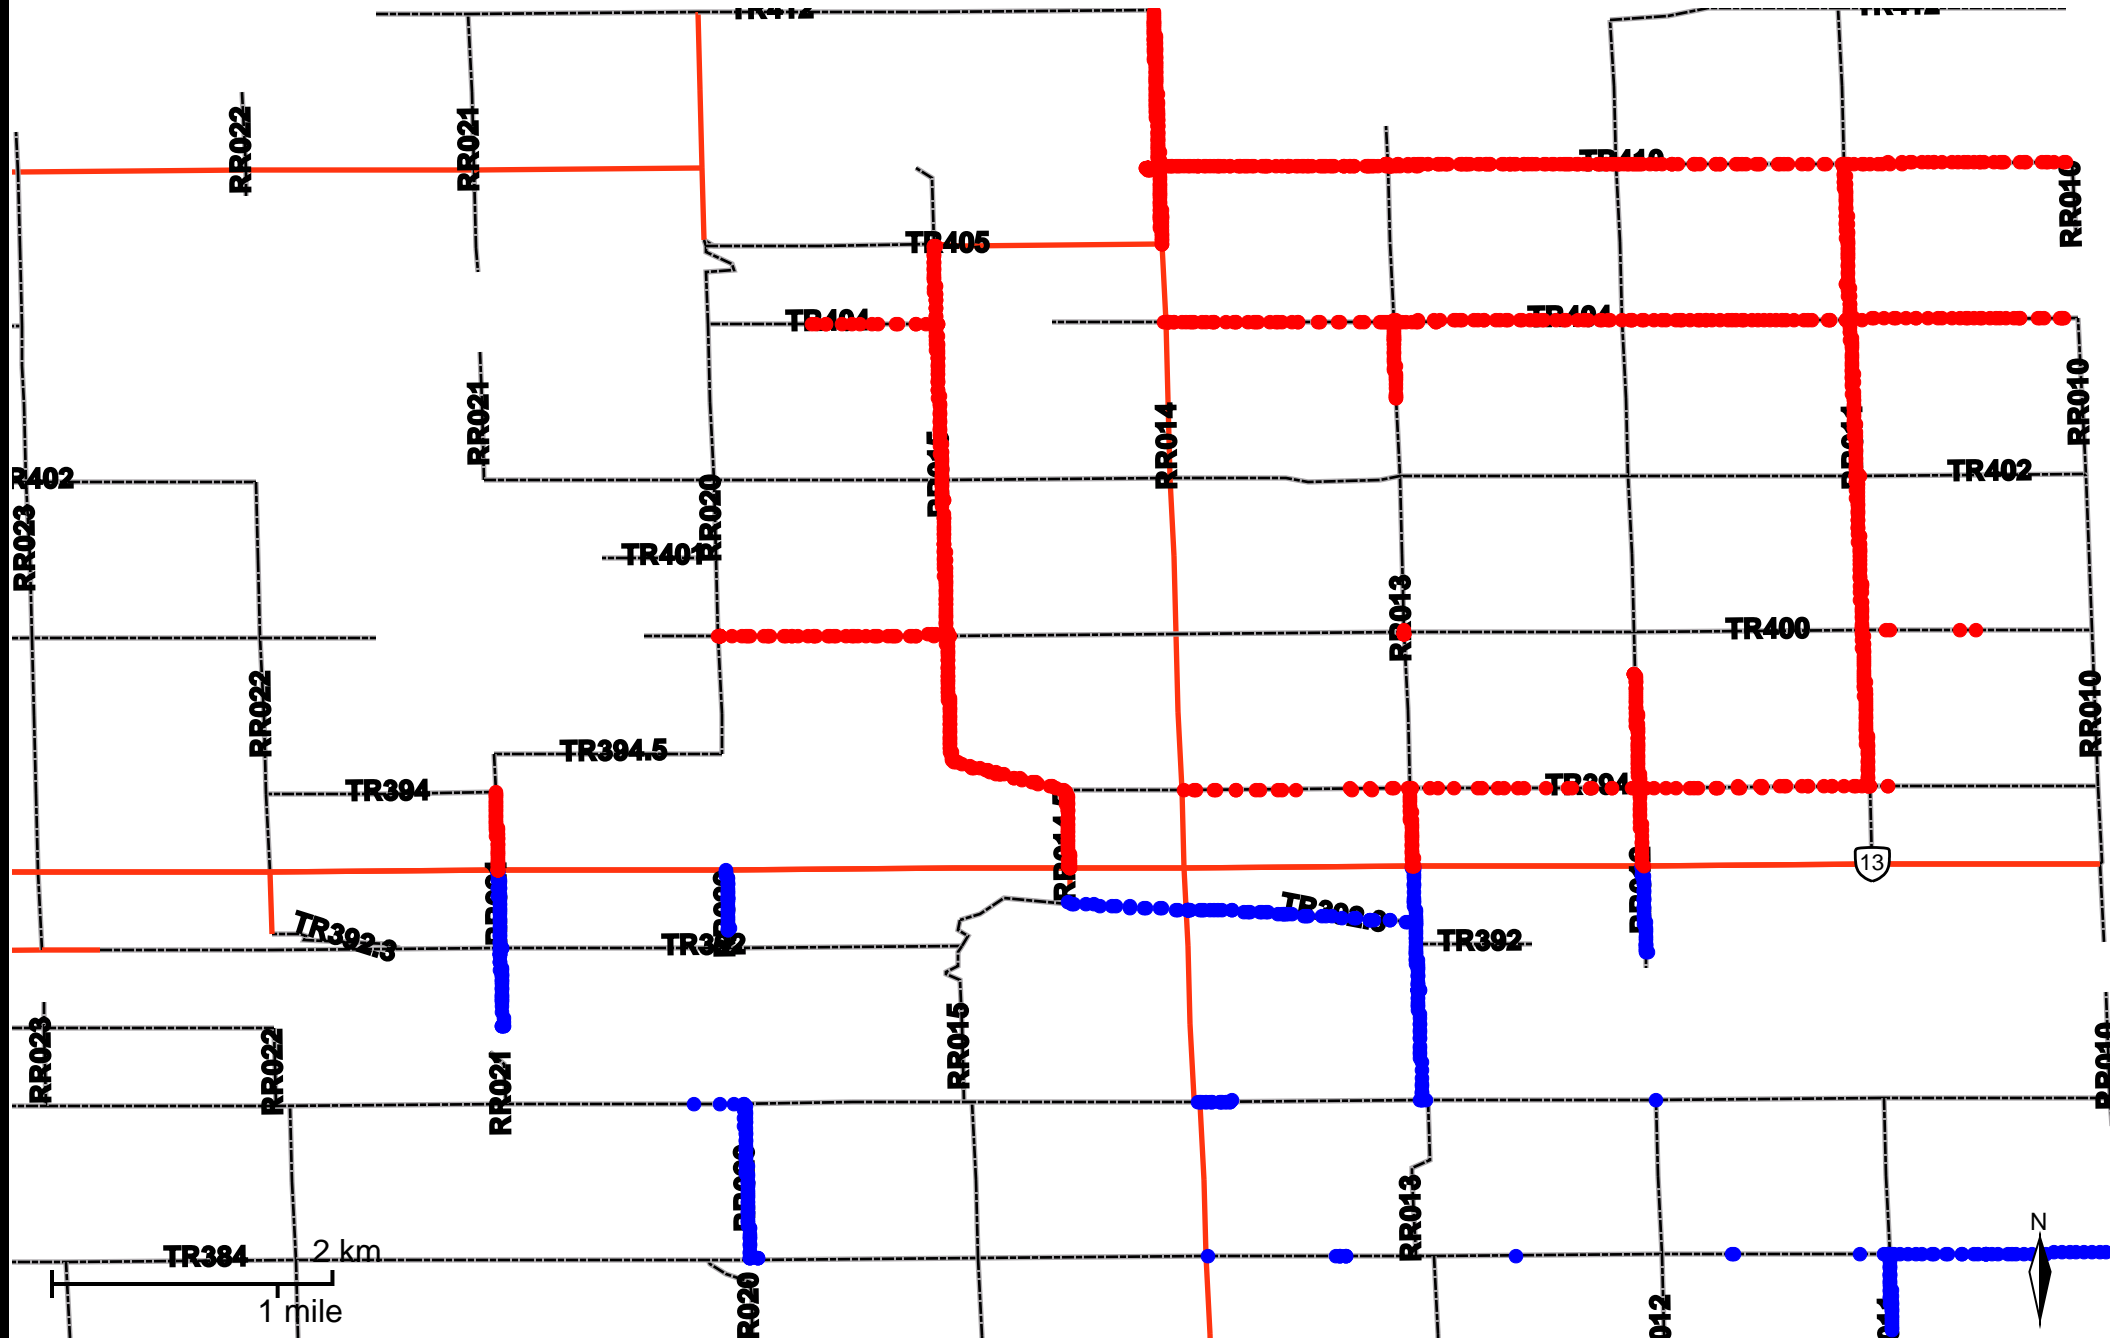

# Grader Activity Weekly Report

From Date: 2018-07-09  
To Date: 2018-07-15  
Electoral Division: 2  
Total Distance(km): 295.7  
Total Time(h): 51.8  
Speed Threshold(km/h): 10