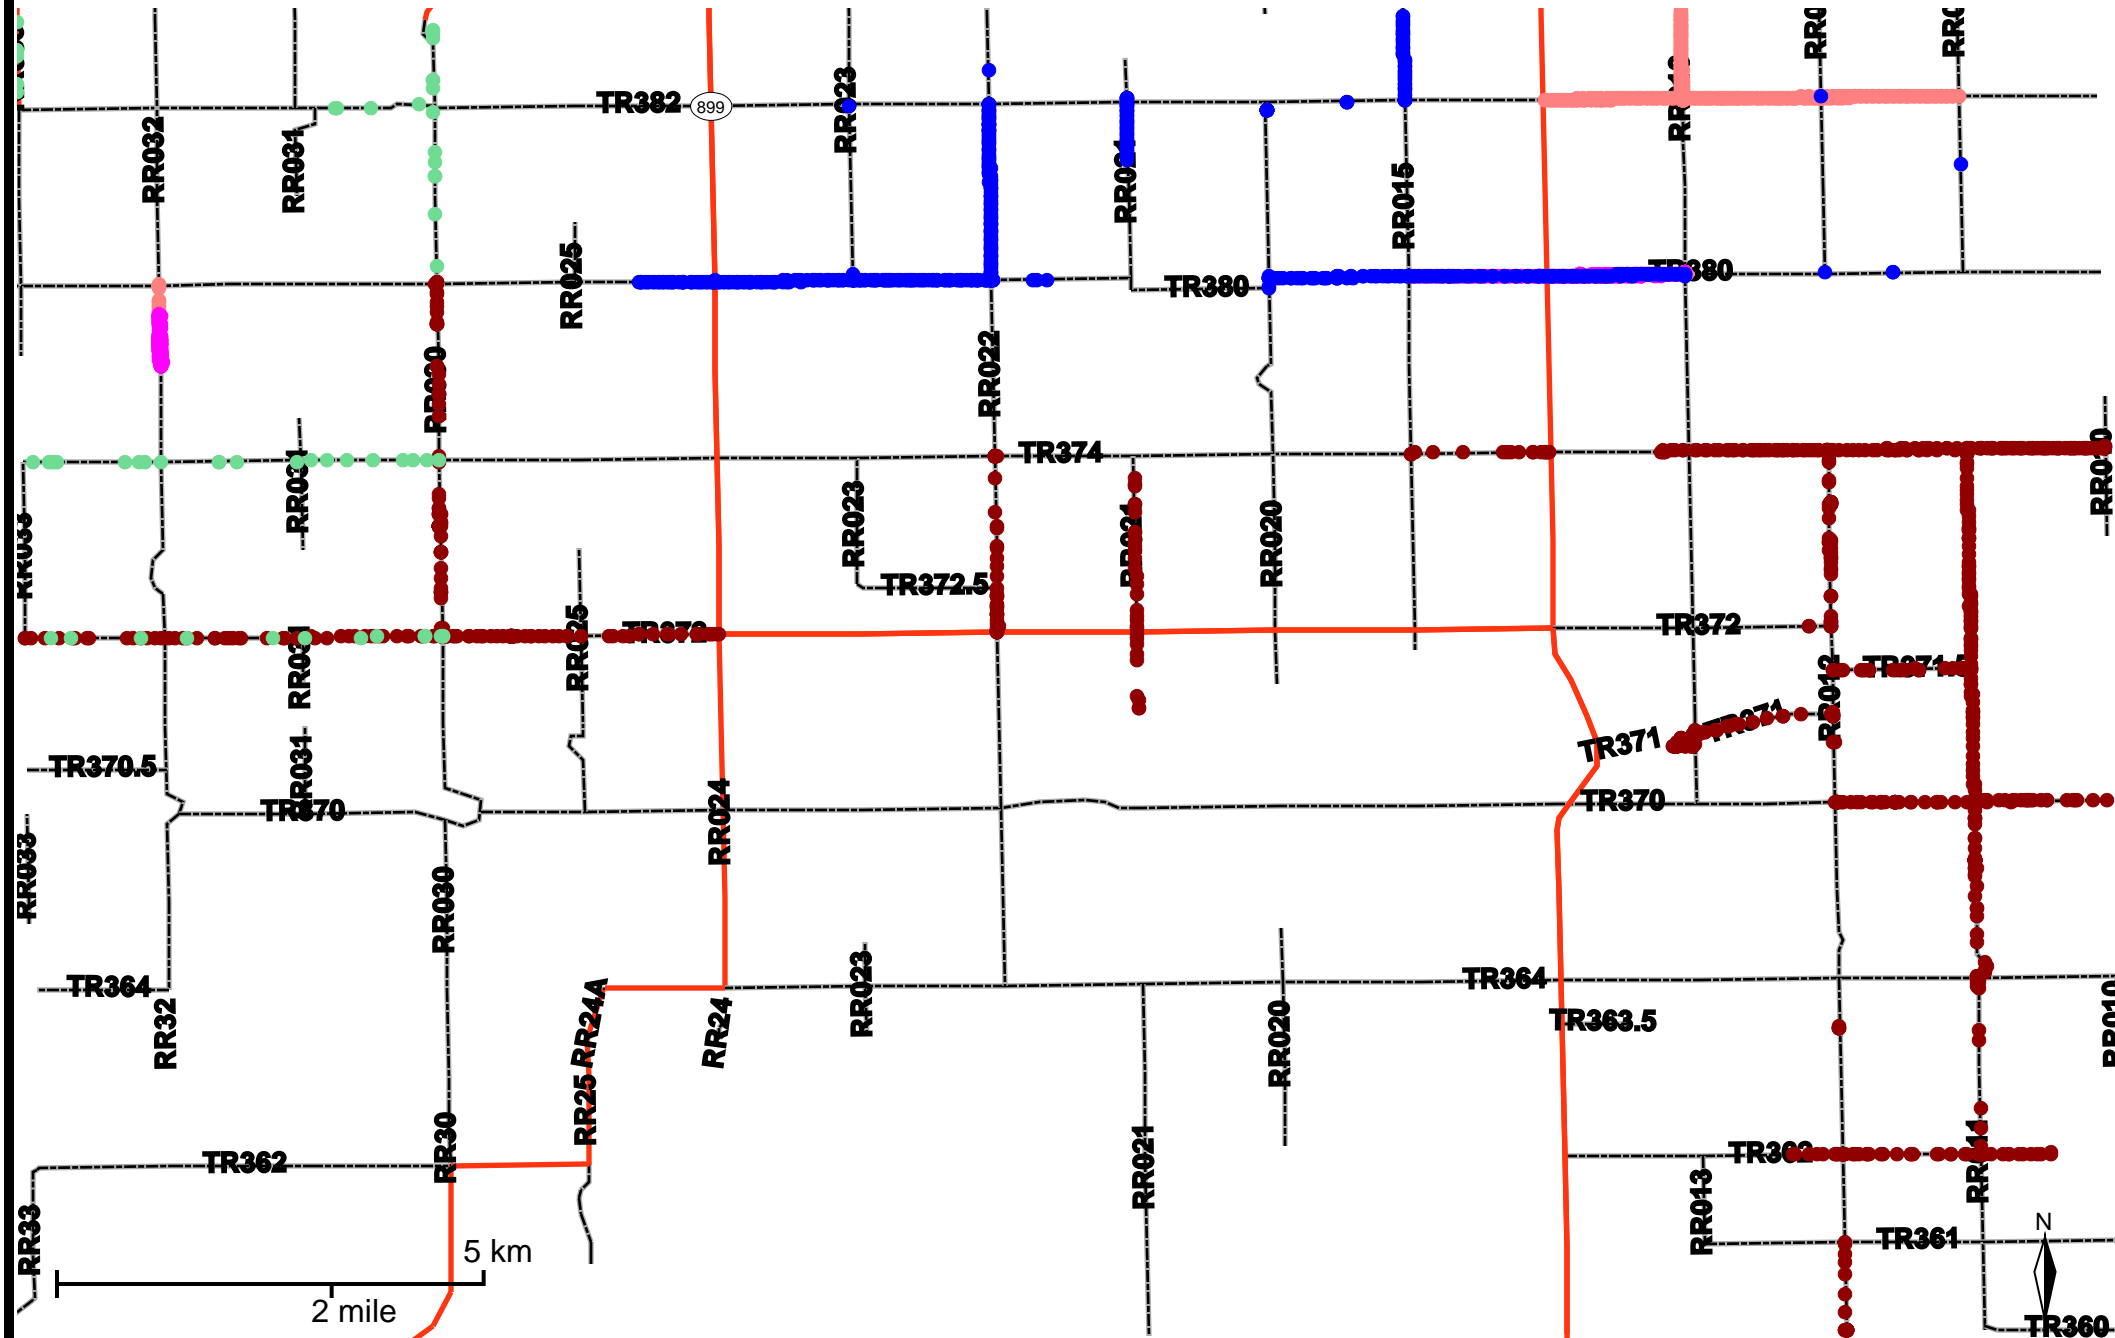

# Grader Activity Weekly Report

From Date: 2018-07-02  
To Date: 2018-07-08  
Electoral Division: 1  
Total Distance(km): 299.5  
Total Time(h): 72.9  
Speed Threshold(km/h): 10