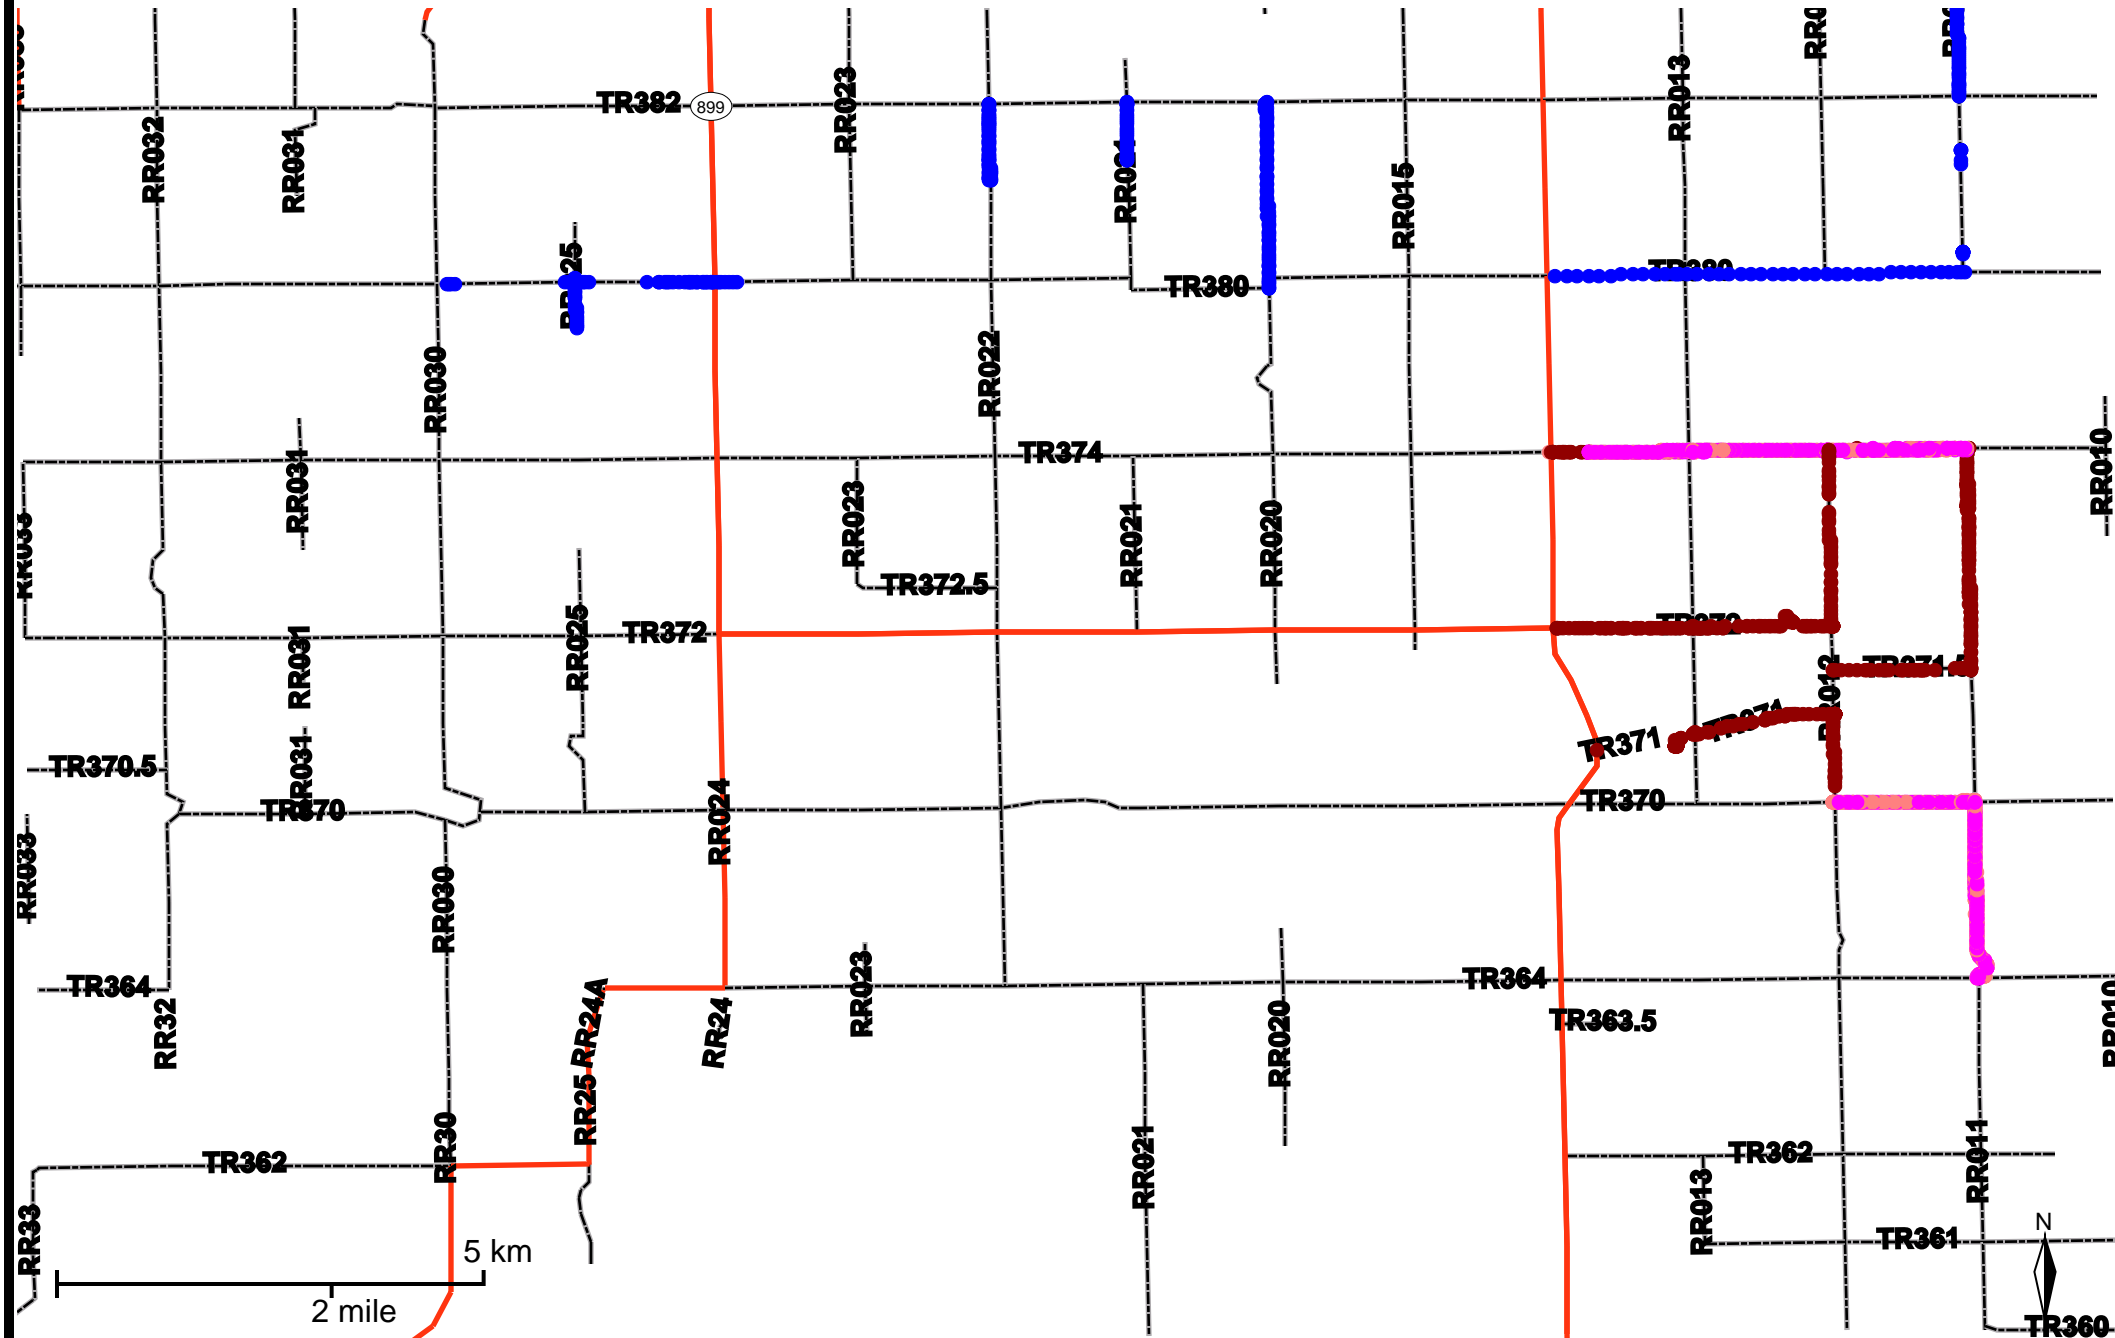

Grader Activity Weekly Report

From Date: 2018-08-27
To Date: 2018-09-02
Electoral Division: 1
Total Distance(km): 207.4
Total Time(h): 76.9
Speed Threshold(km/h): 10