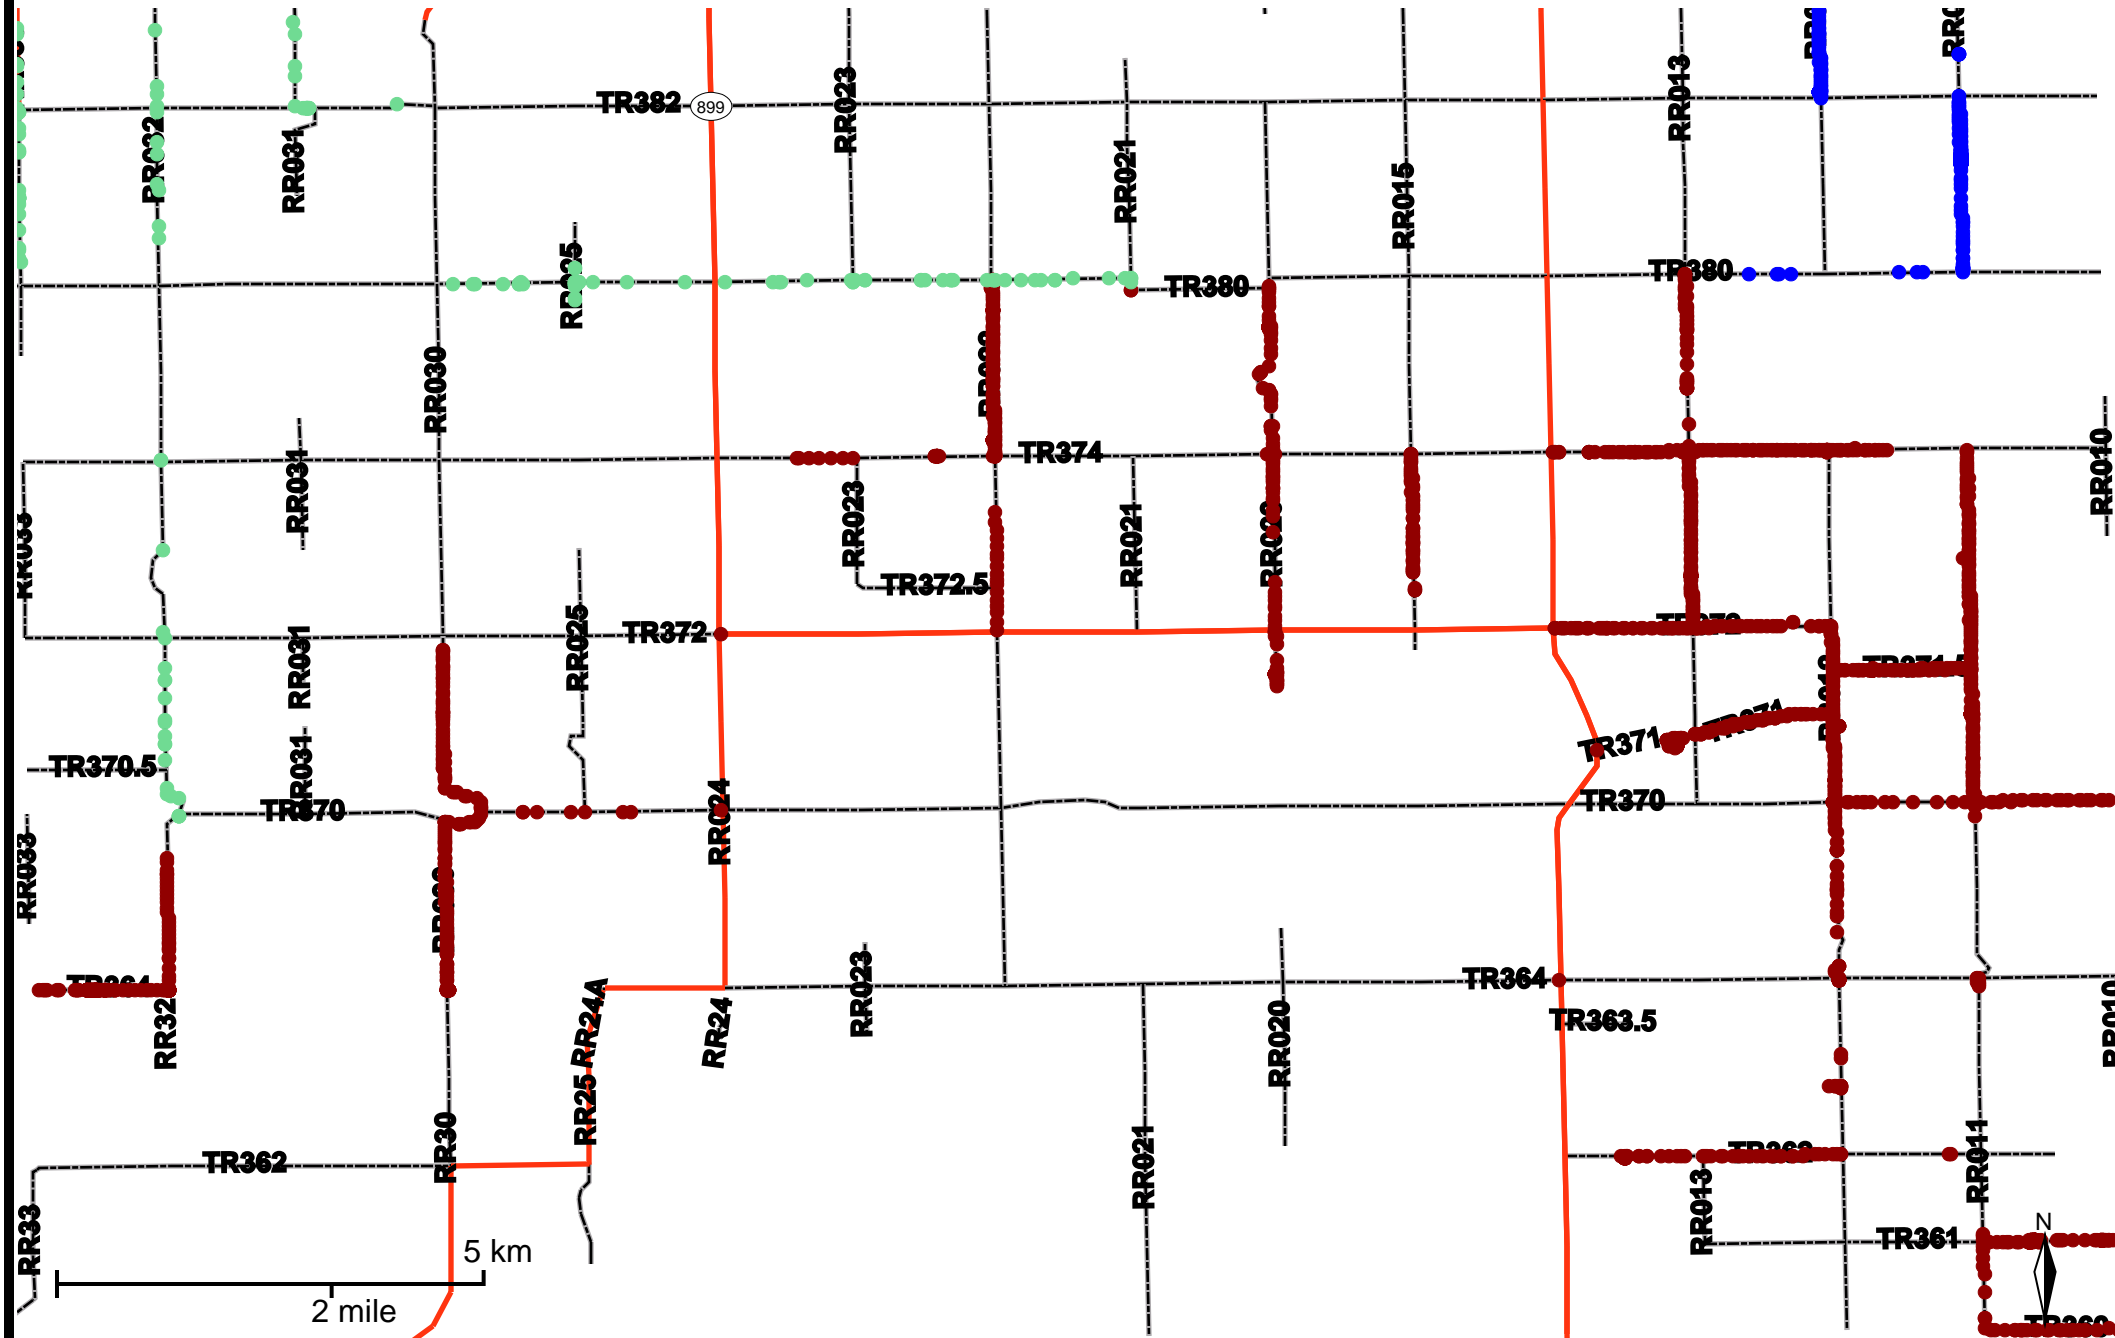

# Grader Activity Weekly Report

From Date: 2018-08-20  
To Date: 2018-08-26  
Electoral Division: 1  
Total Distance(km): 289.7  
Total Time(h): 73.5  
Speed Threshold(km/h): 10