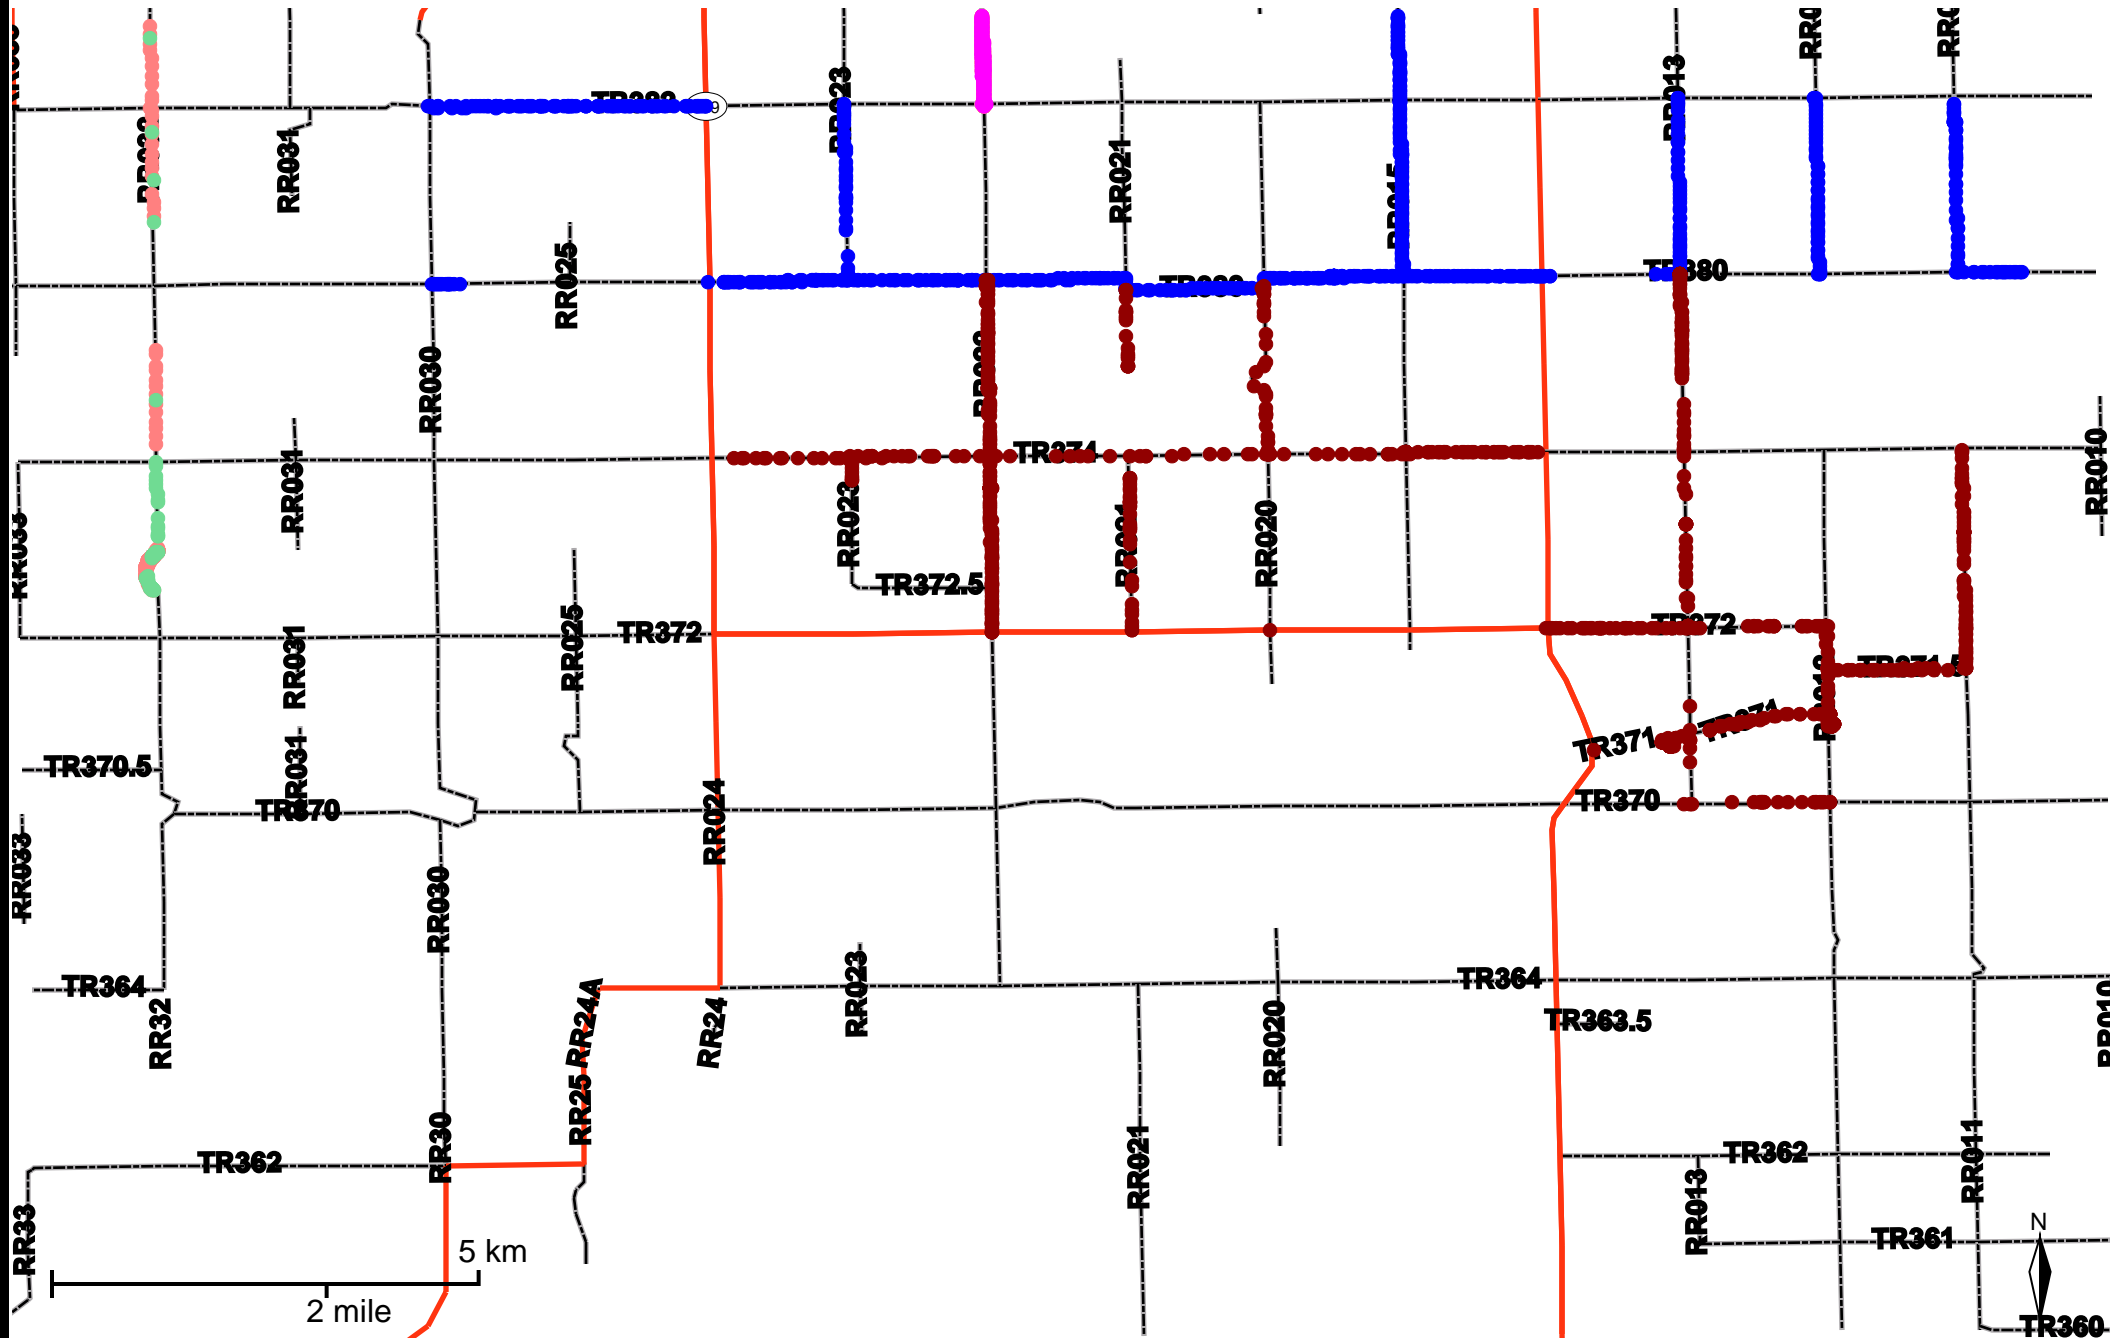

# Grader Activity Weekly Report

From Date: 2018-08-06  
 To Date: 2018-08-12  
 Electoral Division: 1  
 Total Distance(km): 244.1  
 Total Time(h): 86.5  
 Speed Threshold(km/h): 10