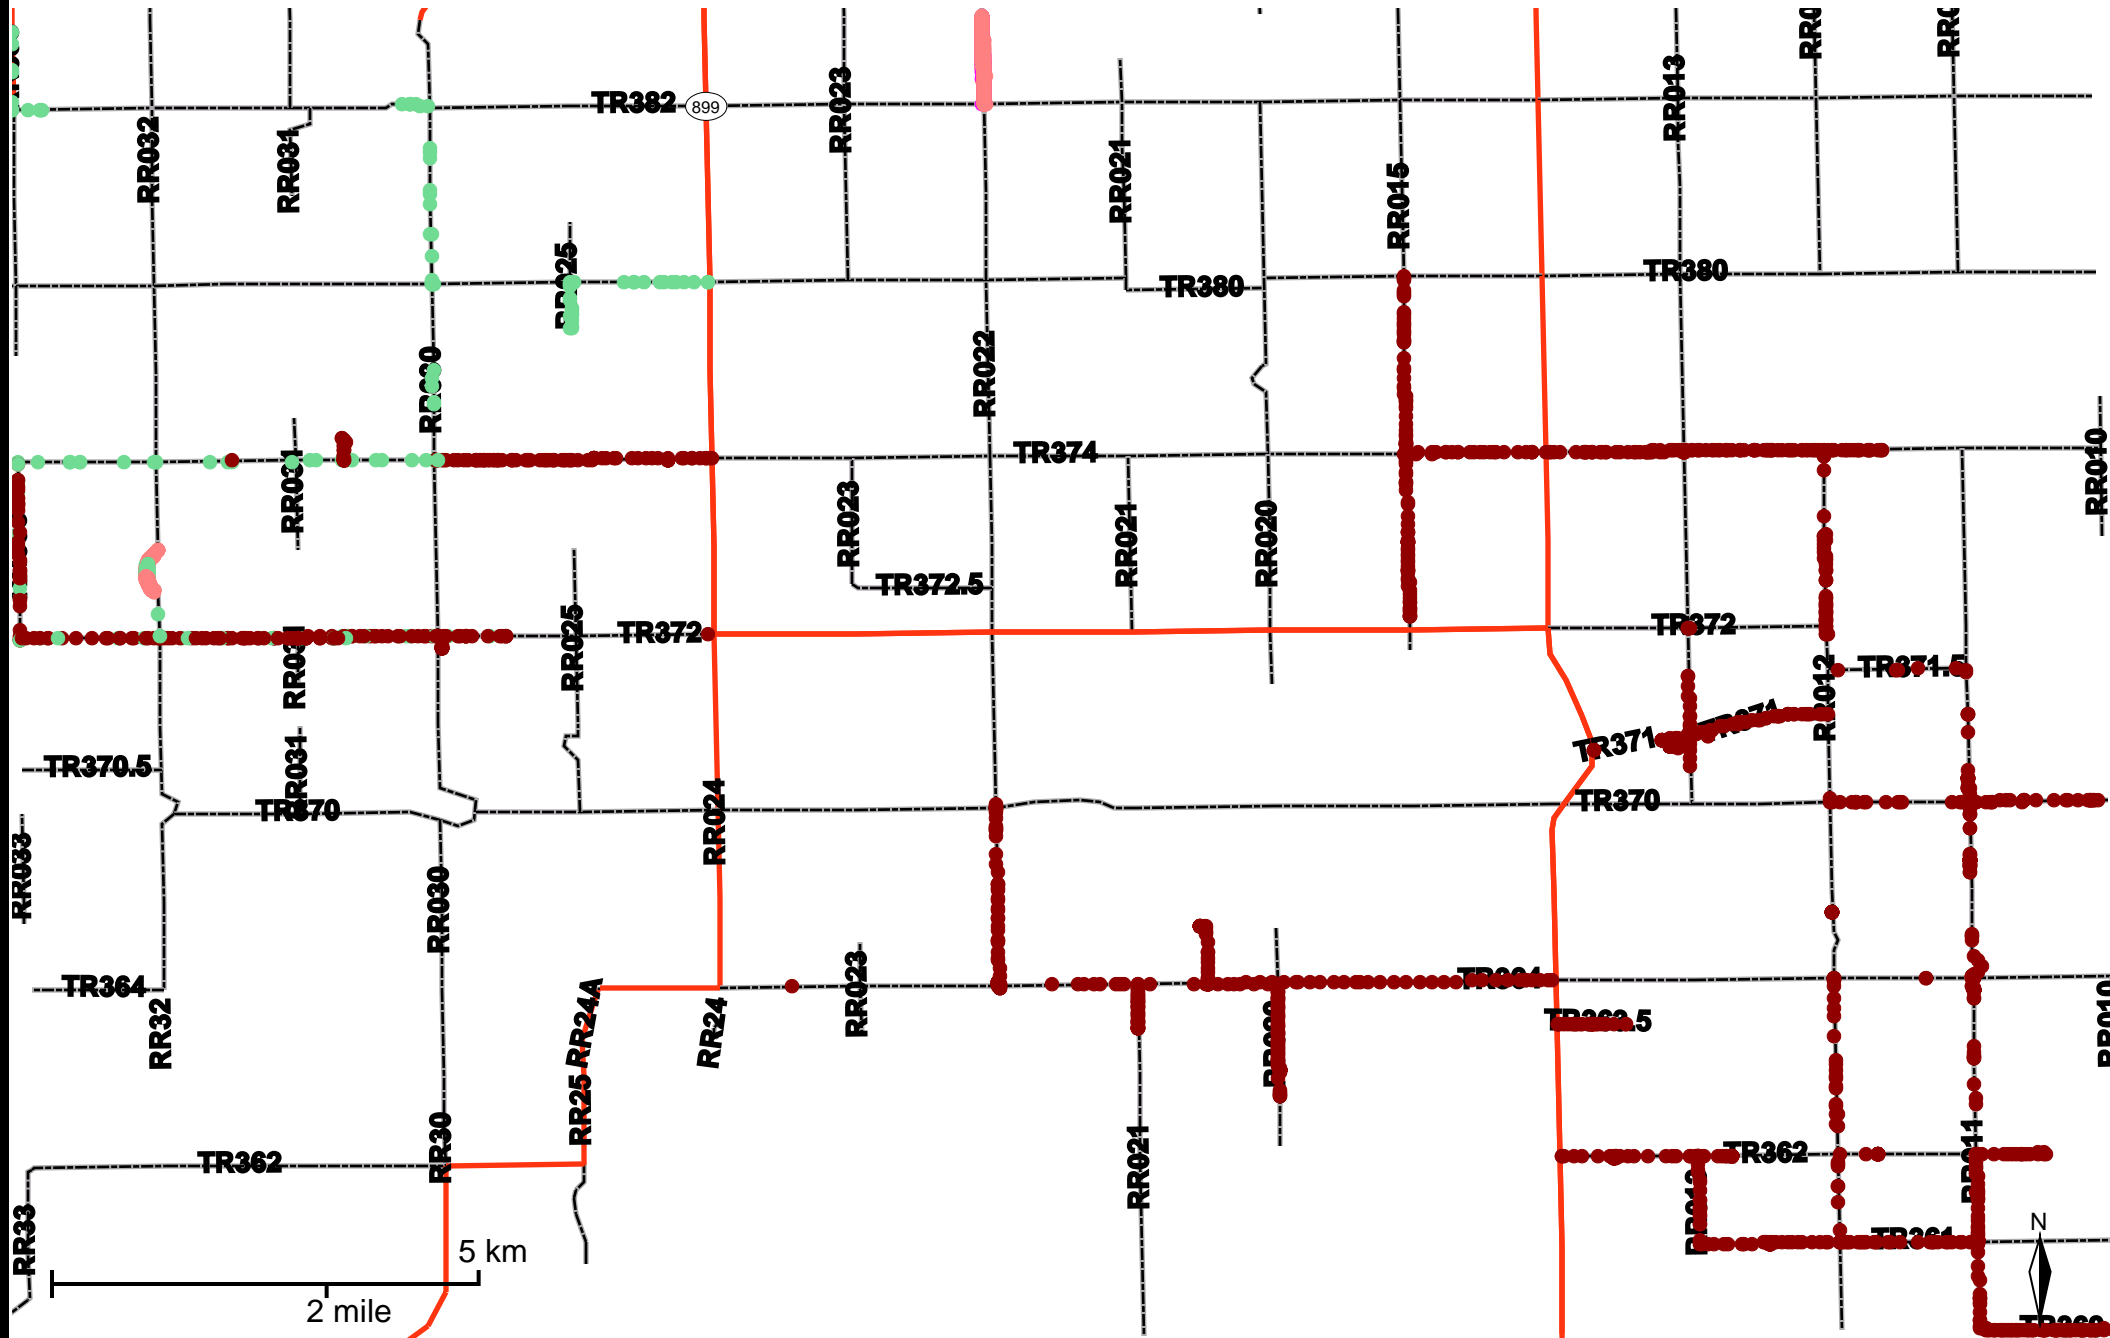

Grader Activity Weekly Report

From Date: 2018-07-30
To Date: 2018-08-05
Electoral Division: 1
Total Distance(km): 306.3
Total Time(h): 108.6
Speed Threshold(km/h): 10