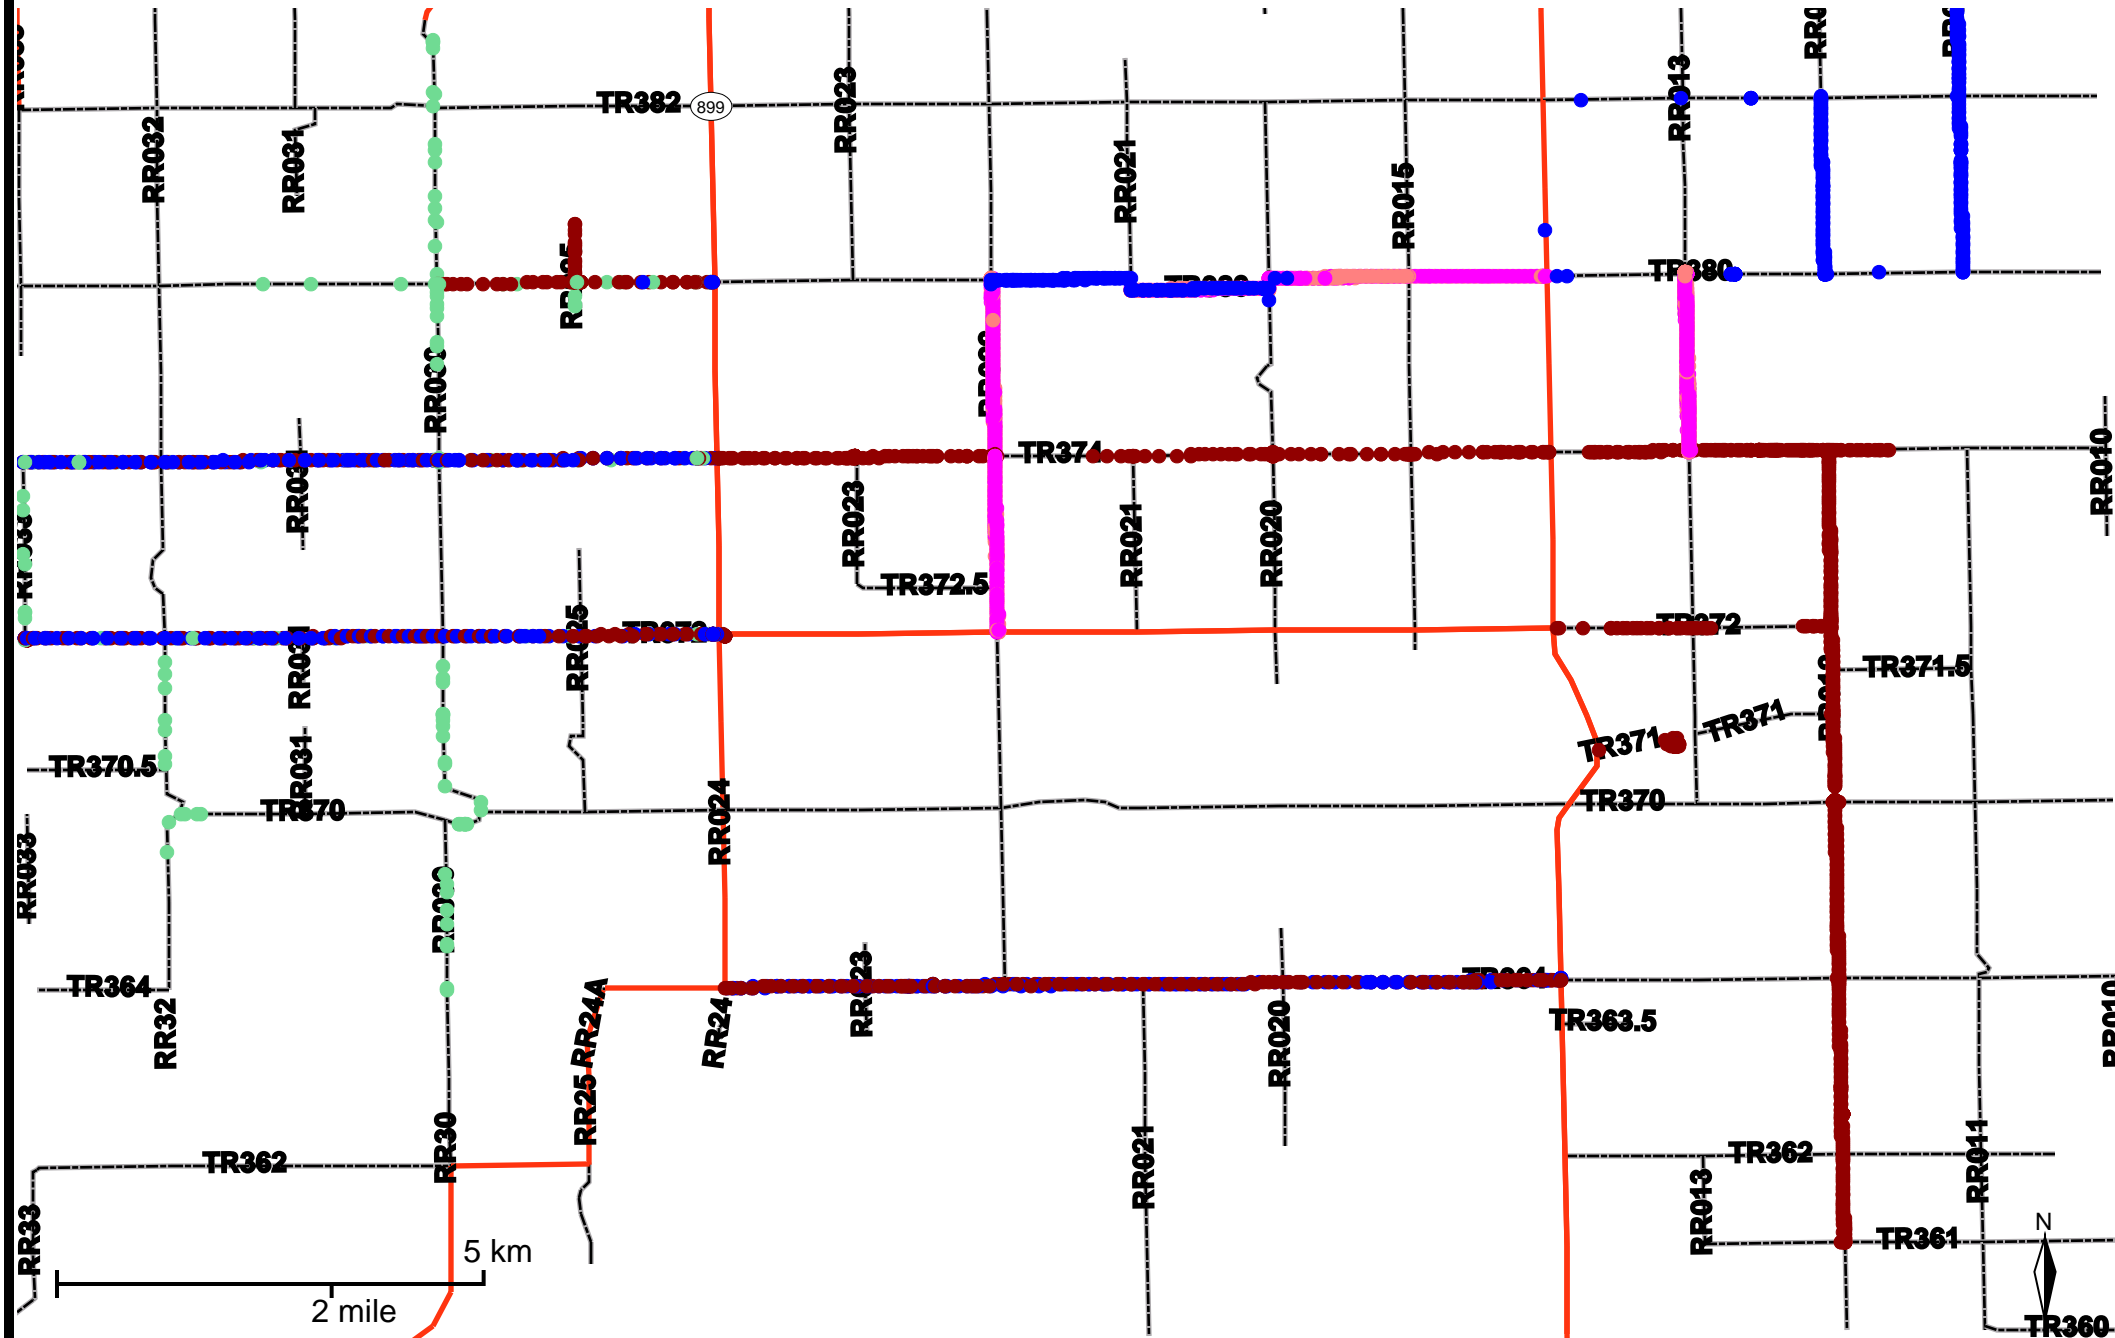

# Grader Activity Weekly Report

From Date: 2018-07-09  
 To Date: 2018-07-15  
 Electoral Division: 1  
 Total Distance(km): 496.7  
 Total Time(h): 149.2  
 Speed Threshold(km/h): 10