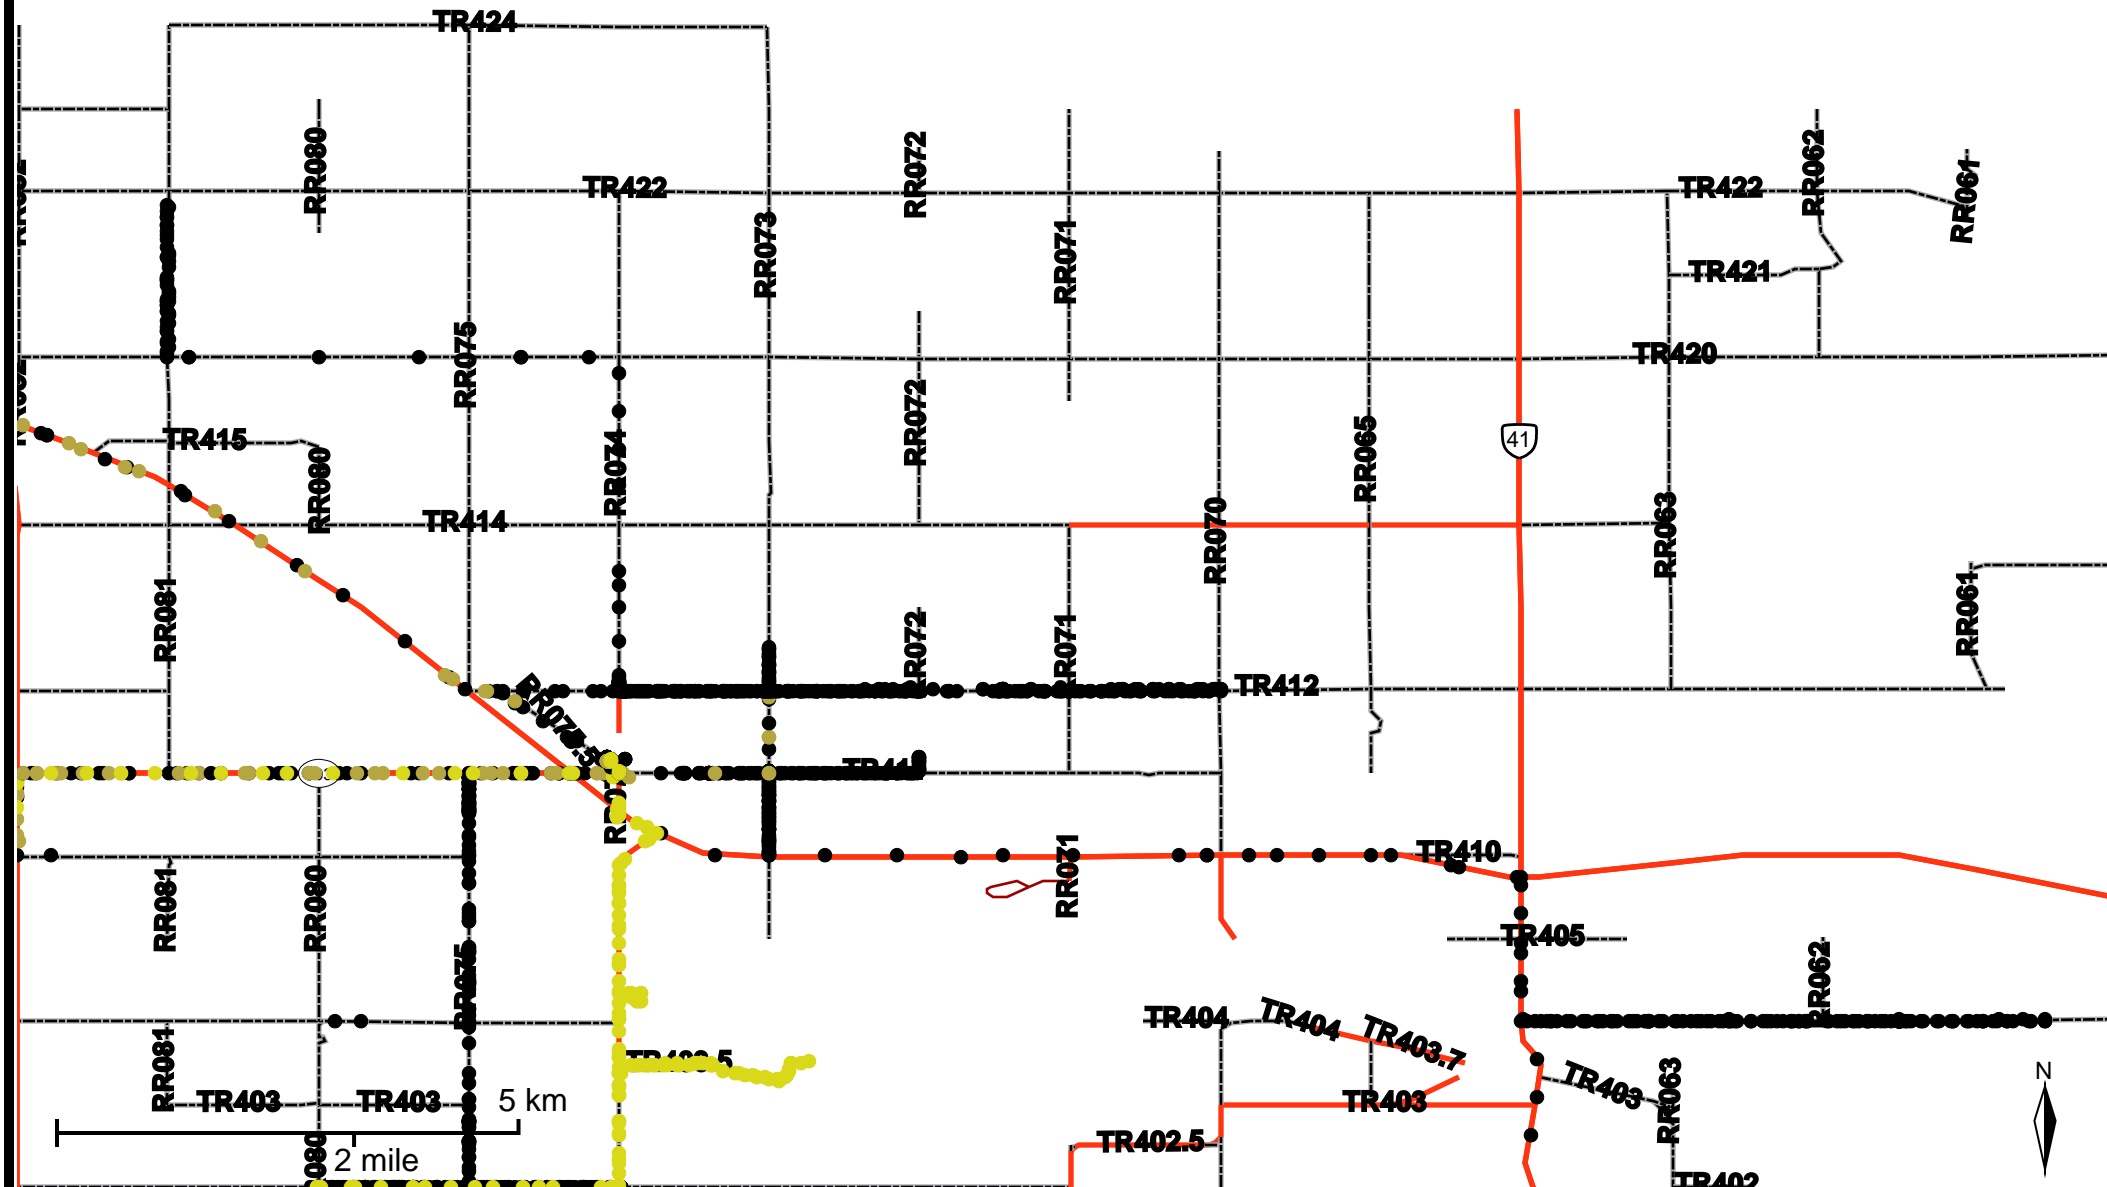

Grader Activity Weekly Report

From Date: 2017-08-07
To Date: 2017-08-13
Electoral Division: 6
Total Distance(km): 679.1
Total Time(h): 47.8