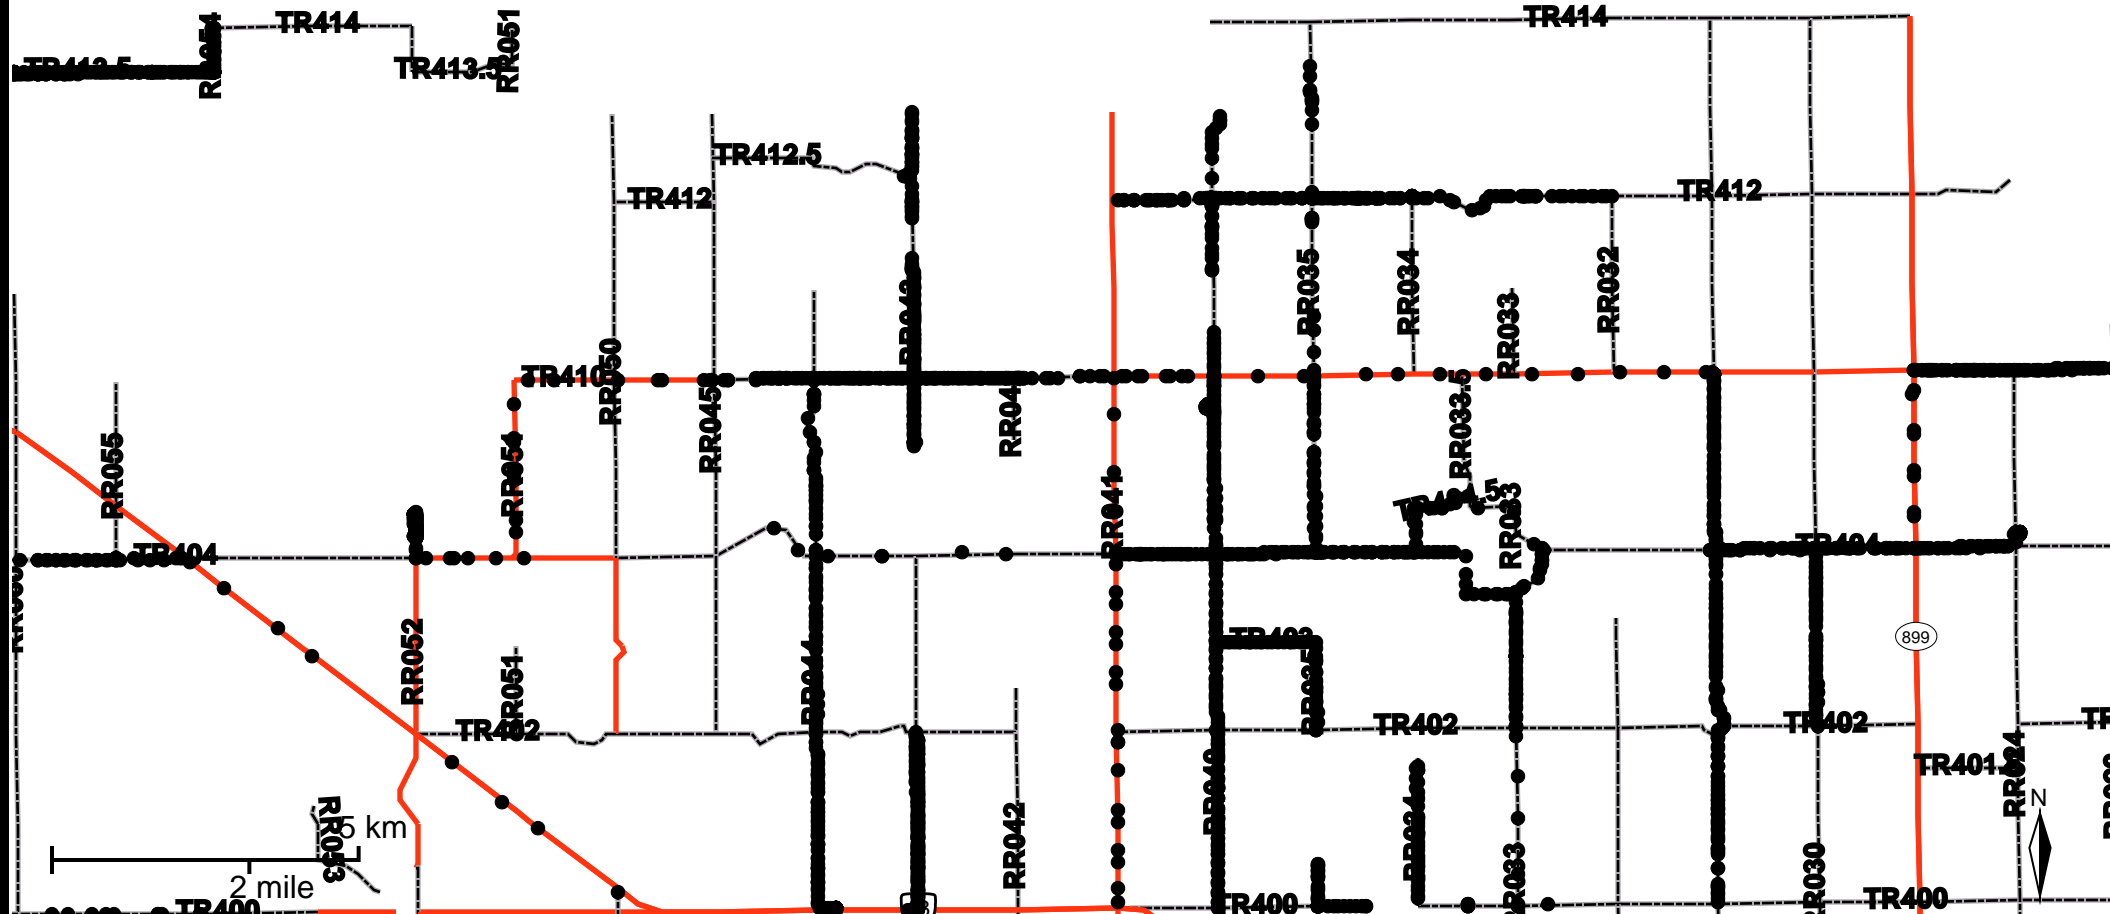

# Grader Activity Weekly Report

From Date: 2017-08-14  
To Date: 2017-08-20  
Electoral Division: 4  
Total Distance(km): 556.6  
Total Time(h): -42.2