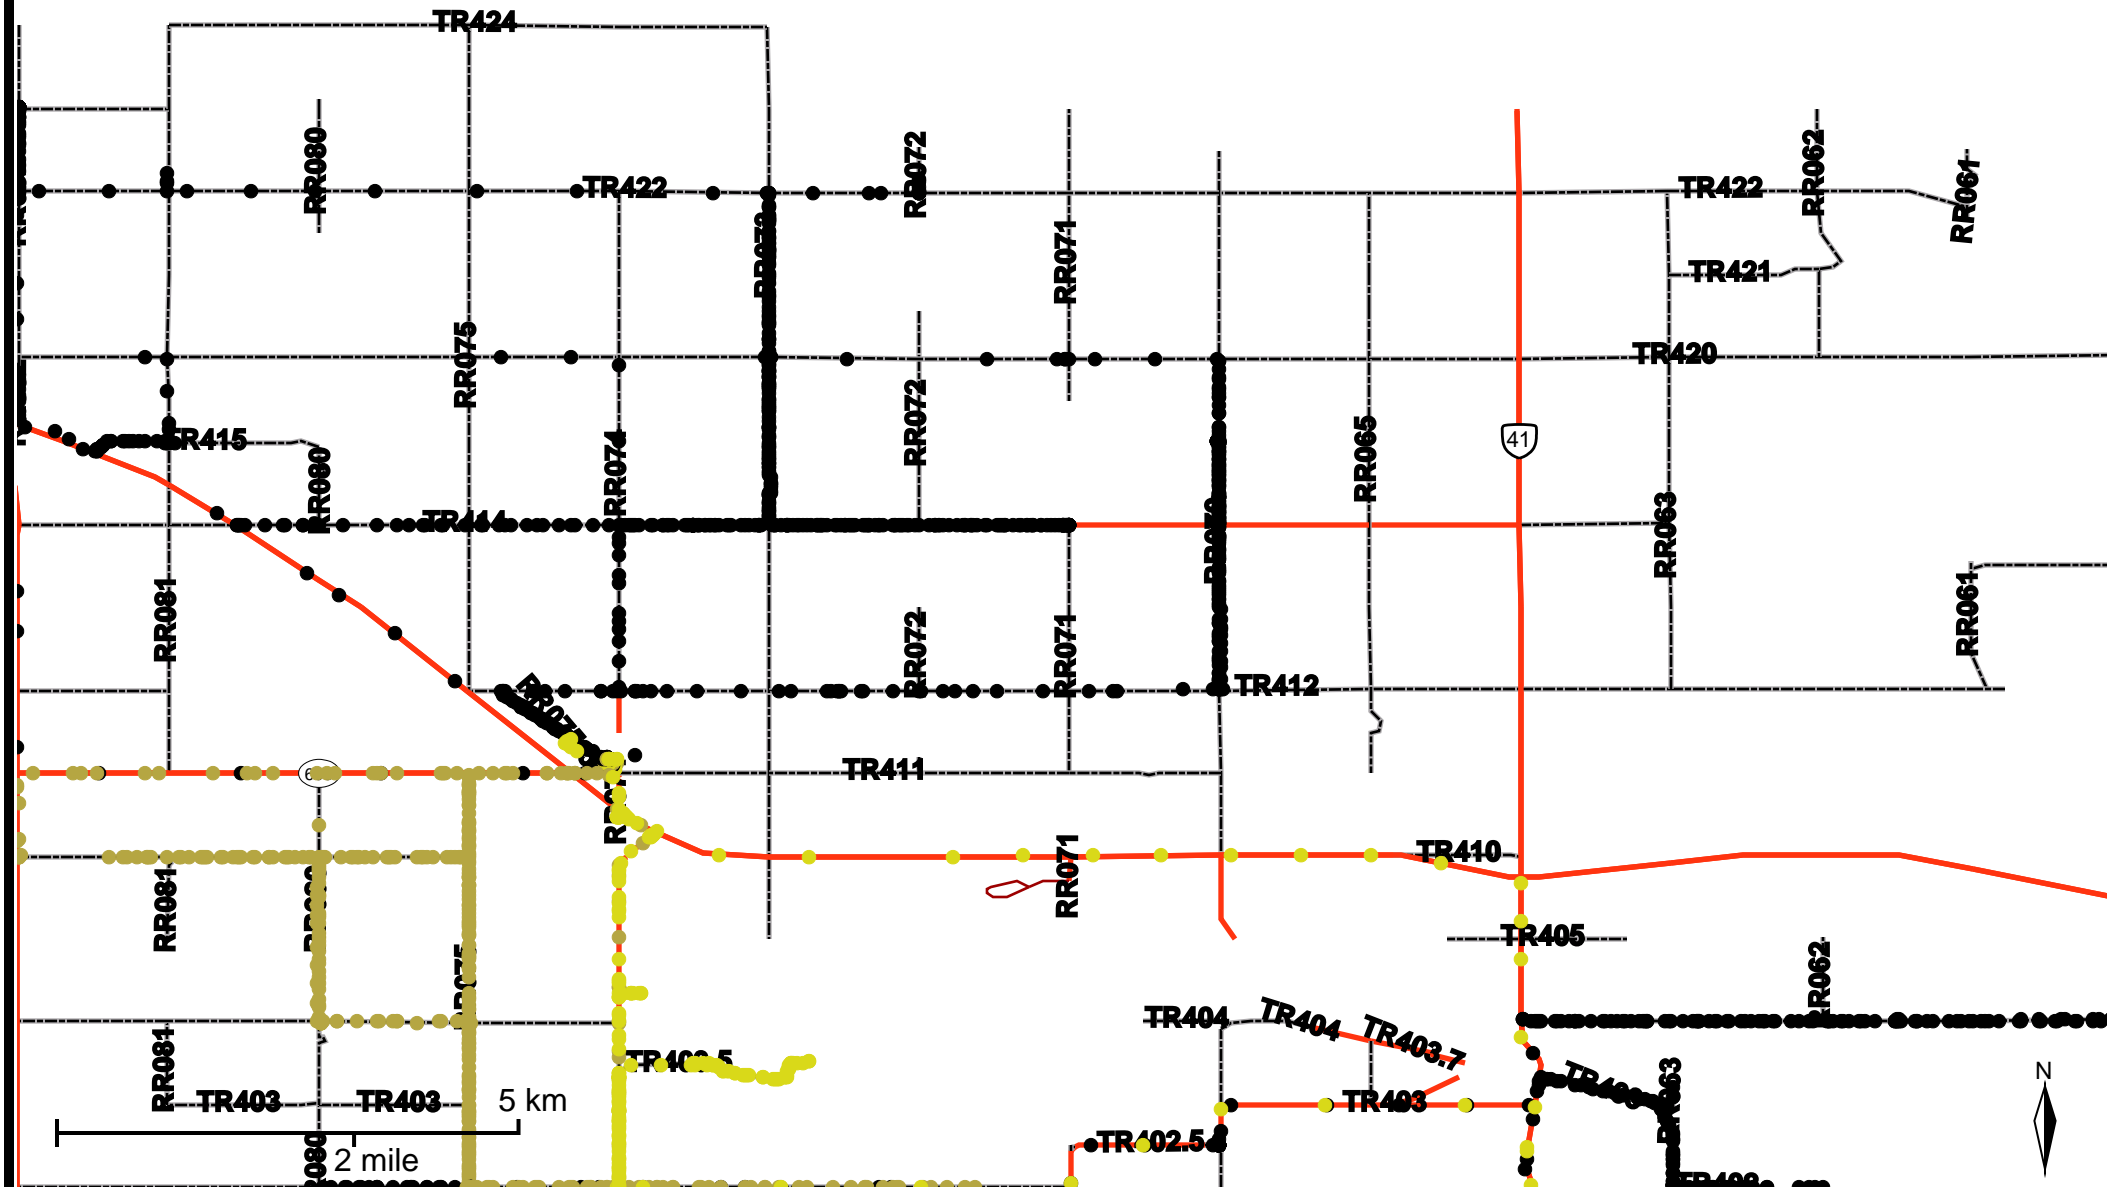

Grader Activity Weekly Report

From Date: 2017-04-10
To Date: 2017-04-16
Electoral Division: 6
Total Distance(km): 855.2
Total Time(h): 104.1